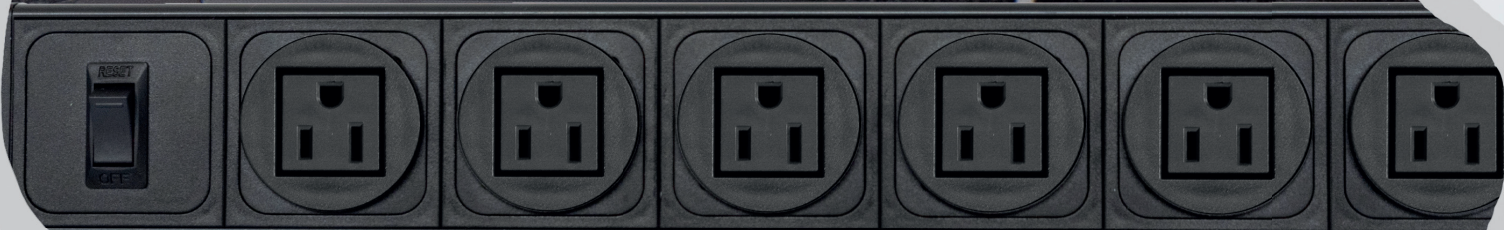

powerbox

- Choice of AC power, USB charging, data/AV and control features
- QIKTRAY compatible
- Customizable up to 9ft in length

powerbox

POWERBOX, as its name implies, is simple in design, but packs a punch. Customizable up to nine feet in length and made from extruded aluminum, POWERBOX can accommodate power, USB charging, data/AV, and specialty devices such as switches and over current protection.

With multiple mounting options, POWERBOX has virtually limitless possibilities. Think beyond office furniture. For example, when mounted vertically, POWERBOX is particularly suitable for racks or server cabinets.

TUF-R^{A+C}
25W

Reversible Type A USB
Blue LED - 5V Standard Fast Charge
Green LED - Power Delivery 9V Charge
Patented Replaceable Cartridge
Available across the full OE product portfolio