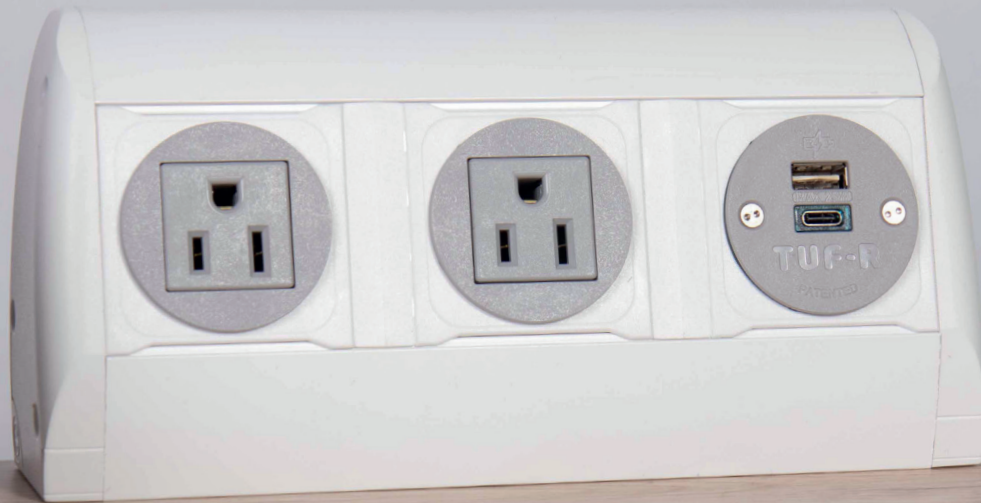

# poco

- Vertical or Horizontal mounting
- Less than 2" deep
- Choice AC power, USB charging and data/AV
- Capable of custom lengths up to 9 ft

# poco

Slim and sleek POCO makes the most of your work surface. Less than 2" deep and with both horizontal or vertical mounting options, POCO is a great choice for personal or group power needs. Built from extruded aluminum, POCO can reach lengths up to nine feet. Perfect for labs, study benches, or common areas.

In those instances where work surface mounting is not an option, POCO mounts to screens and tool rails. Available in silver, white, or black housings with black or gray fascias, POCO is an excellent option for your furniture.

**TUF-R<sup>A+C</sup>**  
25W

Reversible Type A USB  
Blue LED - 5V Standard Fast Charge  
Green LED - Power Delivery 9V Charge  
Patented Replaceable Cartridge  
Available across the full OE product portfolio