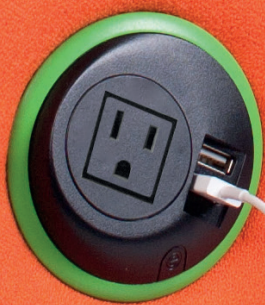

pixelTUF

- Ultra compact integrated design
- AC power, USB charging, and data
- Shallow 2" deep housing
- Mounts into standard Ø80mm apertures

pixeITUF

PIXELTUF provides the ultimate user experience. With PIXELTUF, form follows function. Clean, organic lines marry nicely with a compact, personal power product. Incorporating an AC power socket, USB A and USB C smart charging (PD), and even data/AV options, what more could you want? All these fantastic features blend seamlessly into all types of furniture including desks, height-adjustable tables, meeting tables, soft-seating, booths and pods.

TUF^{A+C}
25W

Reversible Type A USB
Blue LED - 5V Standard Fast Charge
Green LED - Power Delivery 9V Charge
Available across the full OE product portfolio