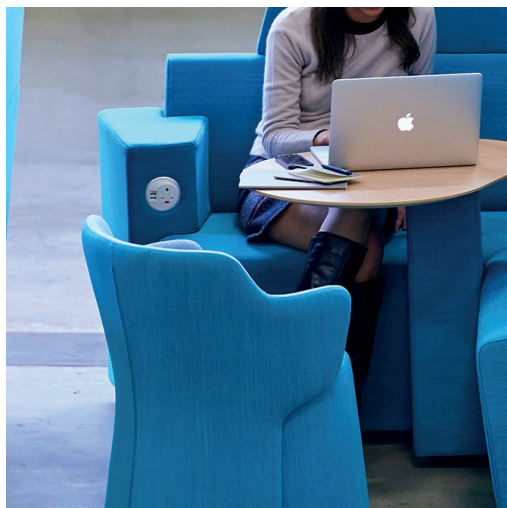

pixelTUF

- Ultra compact integrated design
- AC power, USB charging, and data
- Shallow 2" deep housing
- Mounts into standard Ø80mm apertures

pixeITUF

PIXELTUF provides the ultimate user experience. With PIXELTUF, form follows function. Clean, organic lines marry nicely with a compact, personal power product. Incorporating an AC power socket, USB A and USB C smart charging (PD), and even data/AV options, what more could you want? All these fantastic features blend seamlessly into all types of furniture including desks, height-adjustable tables, meeting tables, soft-seating, booths and pods.

TUF^{A+C}
25W

Reversible Type A USB
Blue LED - 5V Standard Fast Charge
Green LED - Power Delivery 9V Charge
Available across the full OE product portfolio