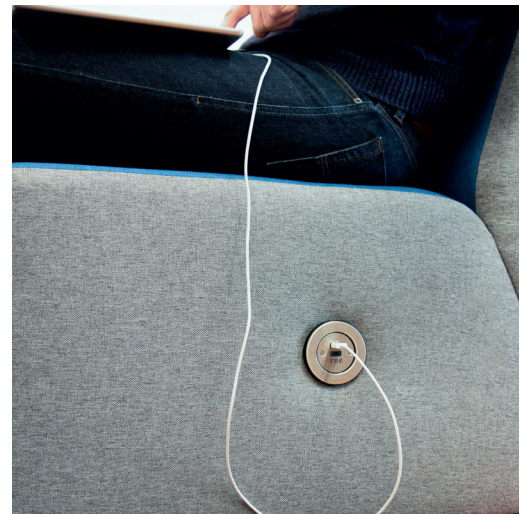

# pip

- Designed for furniture & panel mount
- Shallow mounting depth 1.73"
- Integral mounting hardware
- Wide range of color and finish options

sales@oeelectrics.com +1 (844)-927-0600  
www.oeelectrics.com/product/pip

# pip

PIP has been designed to provide access to AC power and USB fast-charging in its purest and simplest form. PIP presents a single AC or patented TUF-R A+C 25W USB charging socket in a wide choice of decorative bezels, offering style, color and finish options to perfectly complement your furniture.

Designed specifically for mounting in furniture or panels, PIP fits into a standard 2.34" (60mm) opening and requires only 1.73" (44mm) of depth.

**TUF-R<sup>A+C</sup>**  
**25W**

Reversible Type A USB  
Blue LED - 5V Standard Fast Charge  
Green LED - Power Delivery 9V Charge  
Patented Replaceable Cartridge  
Available across the full OE product portfolio