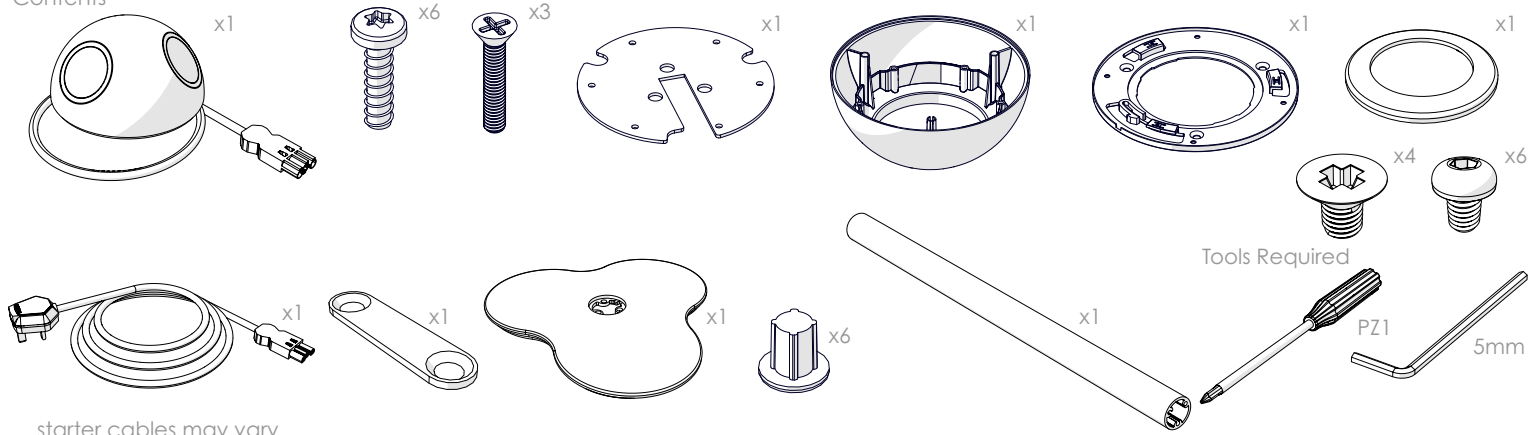

Contents

starter cables may vary

1

Build underdome

2

Fit rubber feet to base plate

3

4