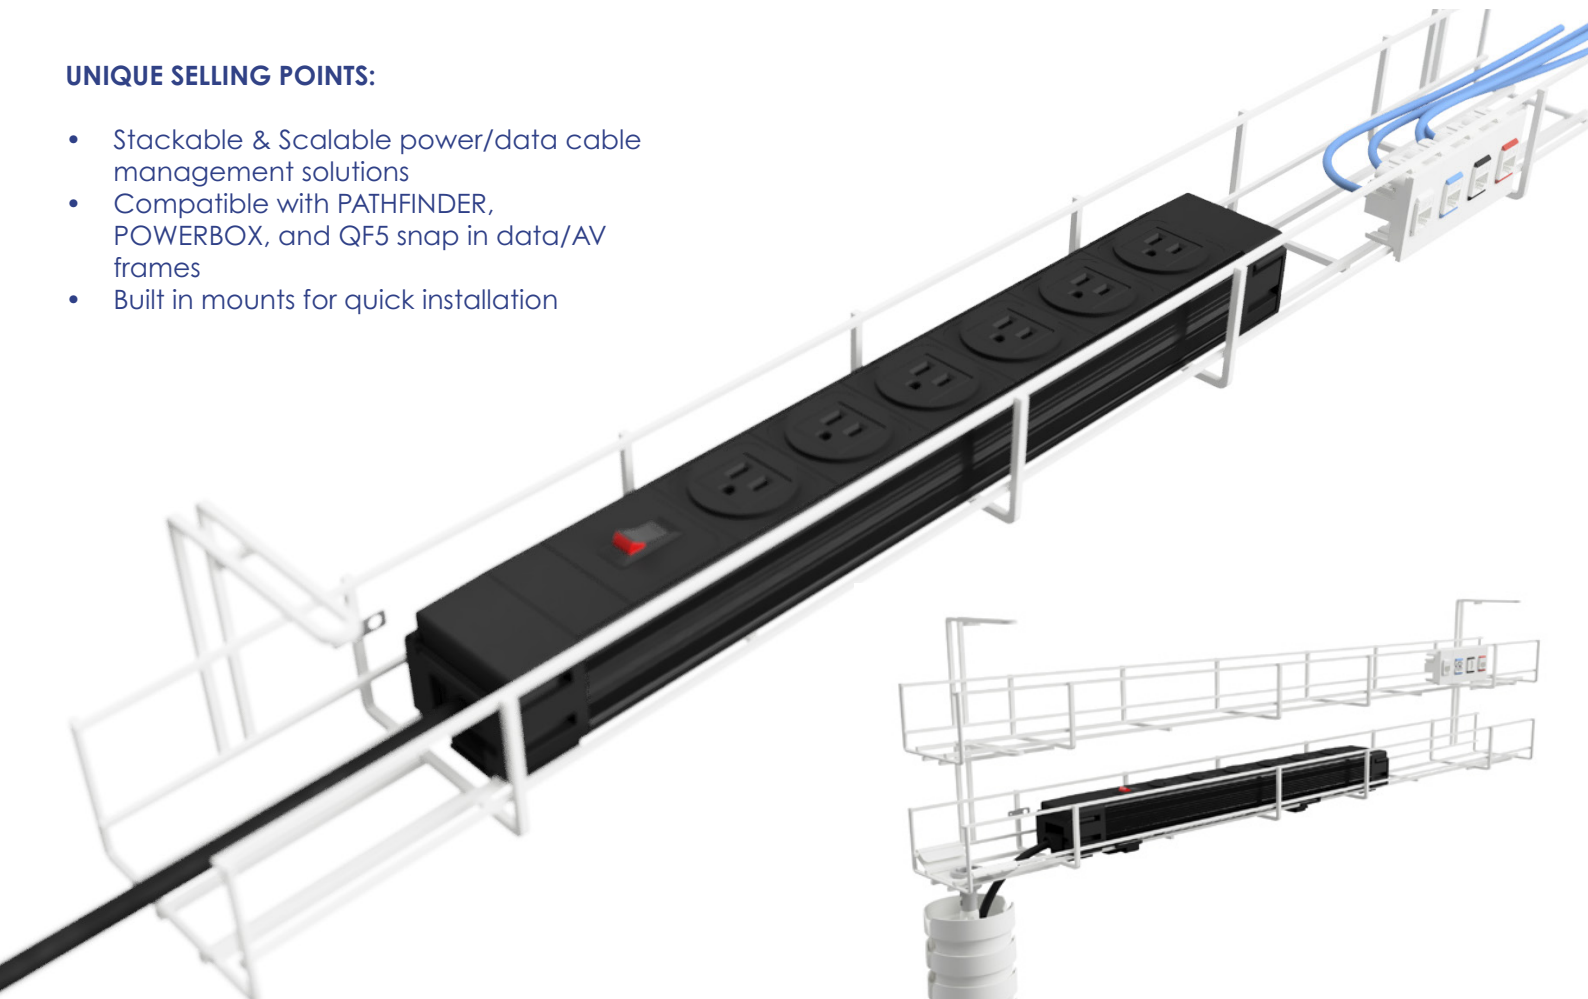

QIKTRAY cable basket offers a unique combination of features: speed of installation, versatility, aesthetics, strength, and reconfigurability unlike anything seen before in a cable management system.

QIKTRAY has been engineered to interface with several OE products; the sum of which are greater than its parts. Create sturdy multi-tier solutions in seconds without tools, snap in QikFit data/AV components, snap in Powerbox to add power, and add Pathfinder for cable management. Voila! You have a full-service desk power/data/cable management system!

## UNIQUE SELLING POINTS:

- Stackable & Scalable power/data cable management solutions
- Compatible with PATHFINDER, POWERBOX, and QF5 snap in data/AV frames
- Built in mounts for quick installation

### Compatibility:

Engineered to interface with other OE systems QikTray easily mates to Pathfinder Umbilical Mounting Bracket for a seamless floor to desk cable management solution. Add Powerbox for a full power solution and OE's QF5 snap in keystone data/AV frames for a full cable management, power and data solution.

### Speed of installation:

Designed to allow compatible power, data and AV accessories to 'snap' directly into the face of the wire basket without the need for extra clips, panels, or adapters. Whether you prefer to assemble a full run prior to mounting or install one desk at a time QikTray makes installation a snap.