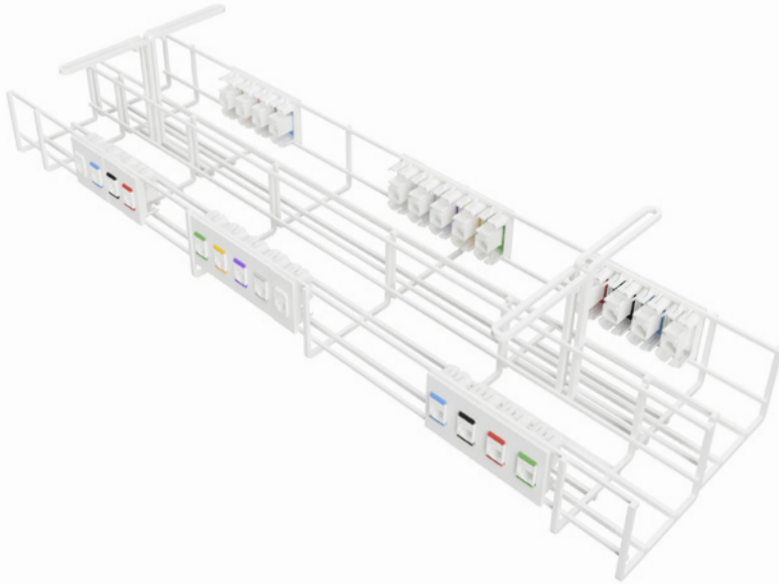

QIKTRAY cable basket offers a unique combination of features: speed of installation, versatility, aesthetics, strength, and reconfigurability unlike anything seen before in a cable management system.

QIKTRAY has been engineered to interface with several OE products; the sum of which are greater than its parts. Create sturdy multi-tier solutions in seconds without tools, snap in QikFit data/AV components, snap in Powerbox to add power, and add Pathfinder for cable management. Voila! You have a full-service desk power/data/cable management system!

These features, combined with the built-in mounting brackets, make QIKTRAY the only basket to use when versatility and durability are as important as speed of installation.

QIKTRAY is simply the smartest basket on the market: 'less is so much more'.

## UNIQUE SELLING POINTS:

- Stackable & Scalable power/data cable management solutions
- Compatible with PATHFINDER, POWERBOX, and QF5 snap in data/AV frames
- Built in mounts for quick installation

### Cost effective:

Used in single, back to back, end to end, or stacked two high configurations QikTray's built in fixing clips & compatible snap in components means no additional brackets, clips or panels are required.