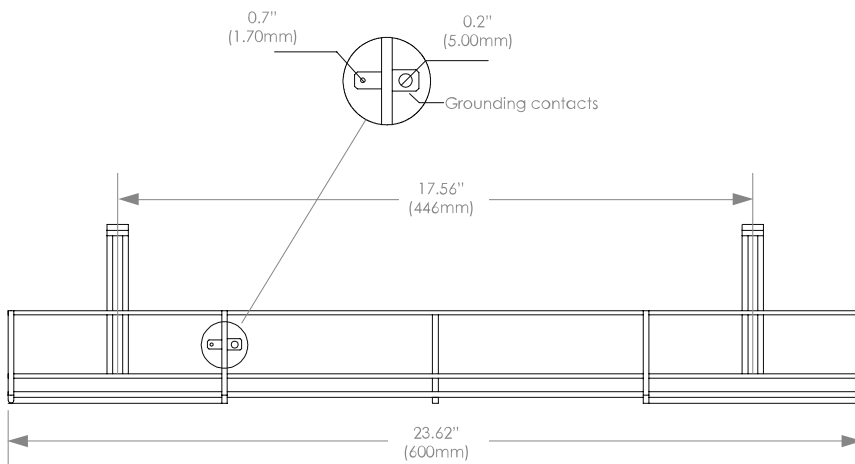

Cost effective:

Used in single, back to back, end to end, or stacked two high configurations QikTray's built in fixing clips & compatible snap in components means no additional brackets, clips or panels are required.

Compatibility:

Engineered to interface with other OE systems QikTray easily mates to Pathfinder Umbilical Mounting Bracket for a seamless floor to desk cable management solution. Add Powerbox for a full power solution and OE's QF5 snap in keystone data/AV frames for a full cable management, power and data solution.

Colors:

White only

Available lengths:

- 23.62" (600mm) two mounting points
- 35.43" (900mm) two mounting points

Stackable:

- Double tier - Single baskets are stackable to create a sturdy double tier system without external brackets.
- Back to back - Single baskets can be used back to back for extra capacity where depth is an issues. This is particularly useful on sit/stand desks.

Speed of installation:

Designed to allow compatible power, data and AV accessories to 'snap' directly into the face of the wire basket without the need for extra clips, panels, or adapters. Whether you prefer to assemble a full run prior to mounting or install one desk at a time QikTray makes installation a snap.

Versatile:

Simple "click in/click out" installations allows fast and easy on site reconfiguring.

QikTray 23.62" (600mm):