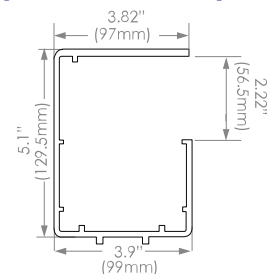

QikTray side 23.62" and 35.43" (600 and 900mm):