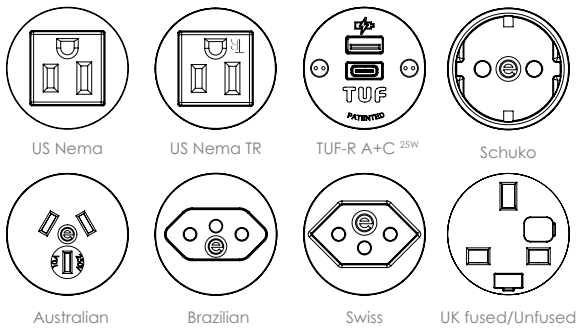

Available Modular Components:

See www.oelectrics.com for full list of available [modular components](#).