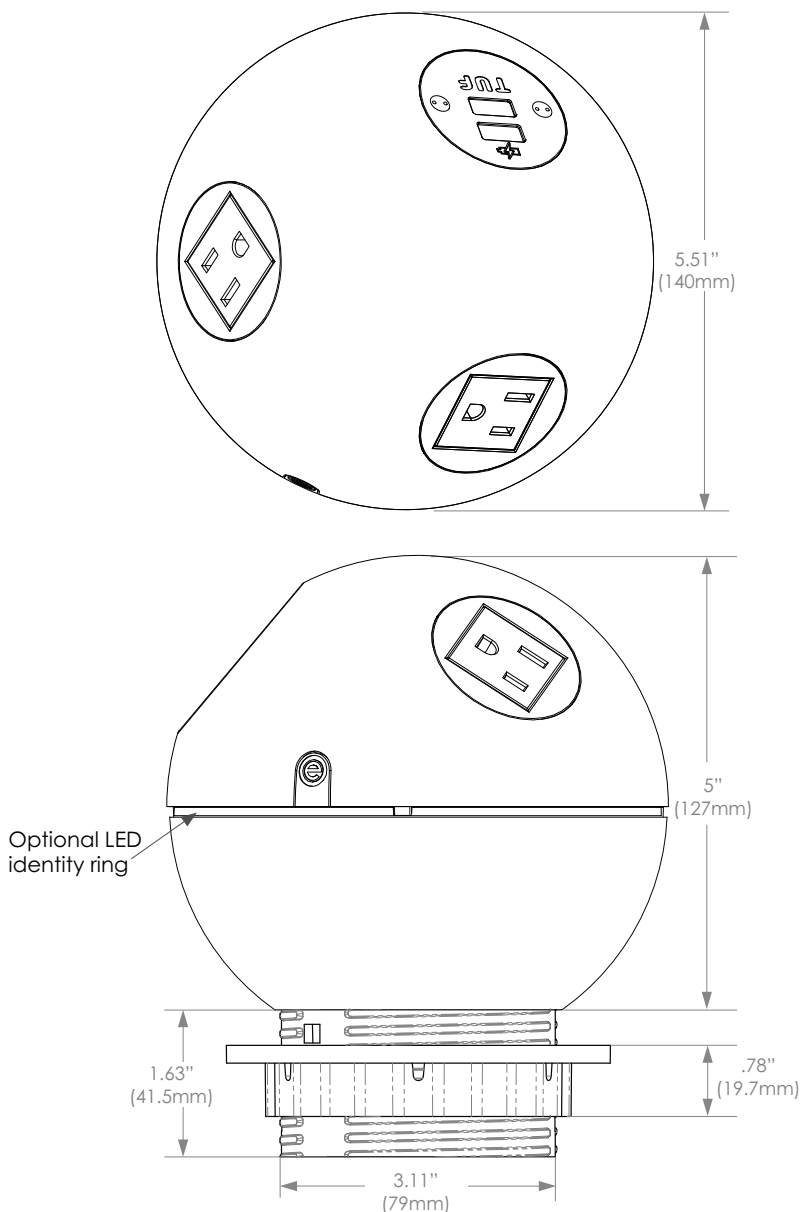

Configure PLANET's three sockets to suit. Choose between AC power or OE's patented replaceable TUF-R A+C 25W USB charger.

Supplied complete with an integral mounting ring fitting standard 3.15" (80mm) grommets; with a simple twist of the locking nut, PLANET mounts without any tools, making installation a non-event.

## UNIQUE SELLING POINTS:

- Distinctive spherical design
- Secure 3.15" (80mm) grommet mounting
- Choice of AC power sockets and TUF-R A+C 25W USB charger
- LED identity ring option
- Endless custom finishes

## Dimensions