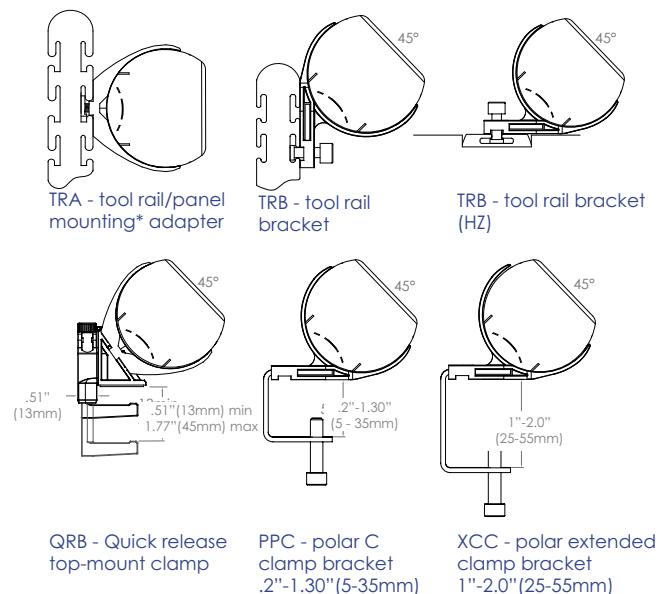

Standard Mounting:

* Please ring to confirm tool rail/panel compatibility

Configuration:

Configure BLACKICE's 42mm socket apertures with any combination of:

- AC power socket, or
- TUF-R A+C 25W USB charger, or
- Data/AV (additional knockouts available in end caps)