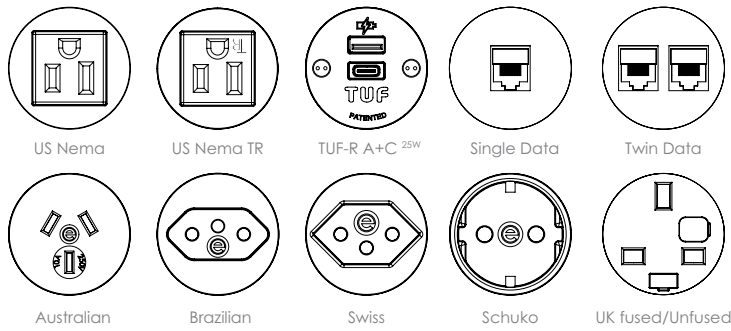

Available Modular Components:

See www.oelectrics.com for full list of available [modular components](#).