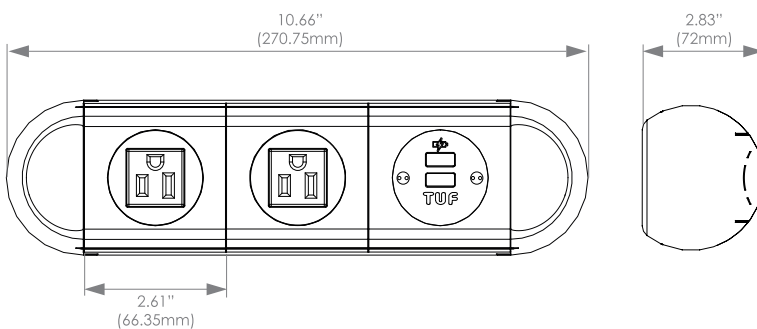

Dimensions:

Additional Data:

Additional keystone data/AV can be added to BLACKICE using our keystone end cap, please enquire.