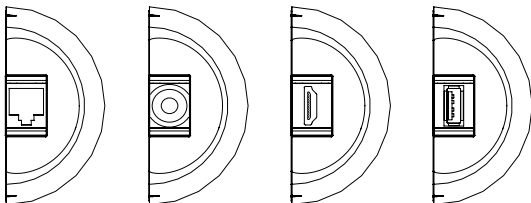

Standard Mounting:

* Please ring to confirm tool rail/panel compatibility

Configuration:

Configure BLACKICE's 42mm socket apertures with any combination of:

- AC power socket, or
- TUF-R A+C 25W USB charger, or
- Data/AV (additional knockouts available in end caps)