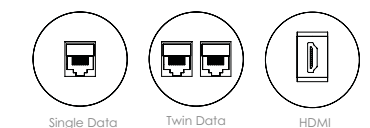

AV/Data Examples:

See oelectrics.com/modularcomponents for full list of available options.

Color Options:

Compact extruded aluminum design
Available as an in-line unit with hard wired Nema cord
QikTRAY compatible
Choice of AC power sockets, data/AV, and control features
Patented TUF-R A+C 25W OR TUF-R/HP USB charging