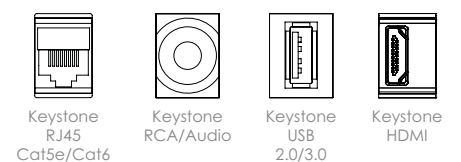

pagoda

CONFERENCE POWER HUB

*requires 80mm cutout

Customize It:

International Socket Examples:

USB Charging:

AV/Data Examples:

See oelectrics.com/modularcomponents for full list of available options.

Color Options:

“ It really makes a statement on large meeting tables and makes finding power and charging laptops so easy! ”

additional data options available

Stylish on-surface design
80mm through-desk mount
Choice of AC power sockets & Data solutions
LED accent lighting options
Easy to clean and maintain