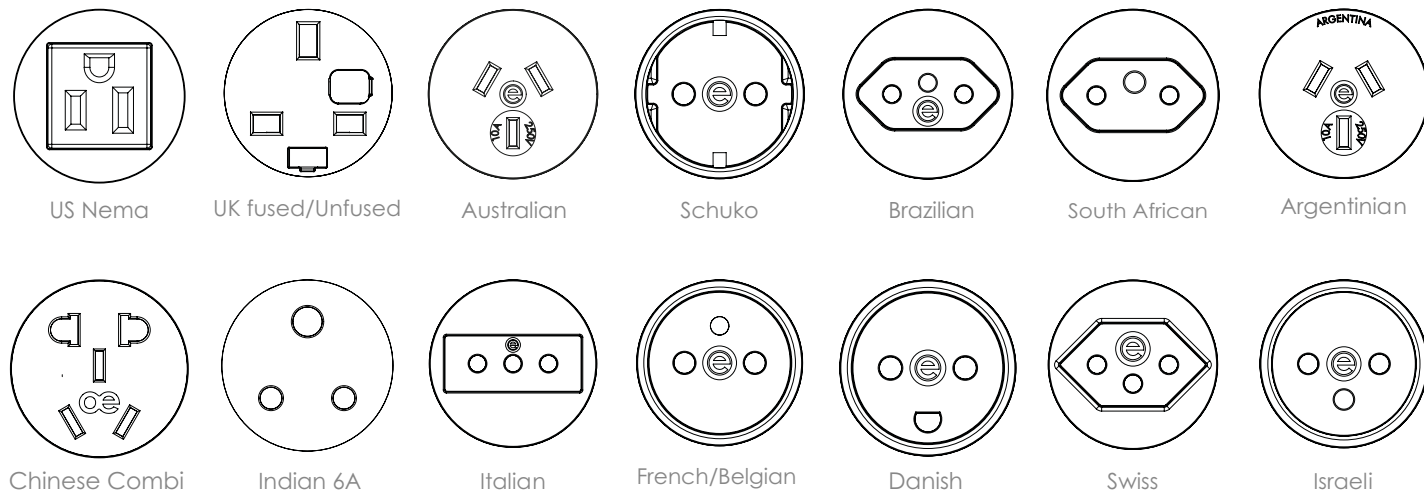

customize it...