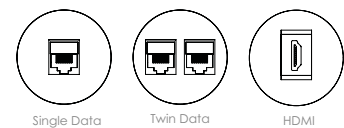

“Such a stylish addition to my desk. It's small, but packs a punch with its USB fast charger.”

planet

*requires 80mm cutout

Customize It:

International Socket Examples::

USB Charging:

AV/Data Examples:

See oelectrics.com/modularcomponents for full list of available options.