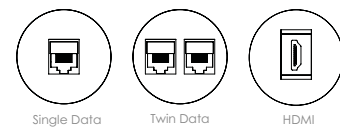

See oelectrics.com/modularcomponents for full list of available options.

Color Options: