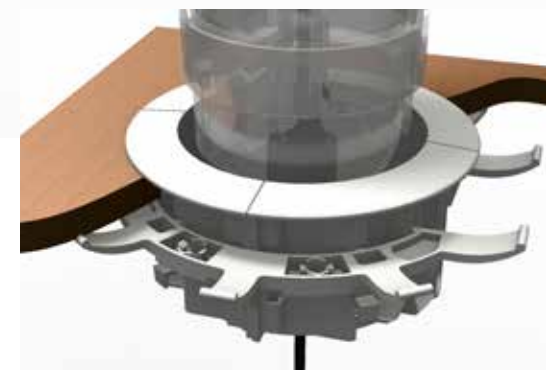

pathfinder

VERTICAL CABLE MANAGEMENT

“ Pathfinder is so versatile and makes routing cables really simple. Seamlessly protect power and data cables from the ceiling directly into your desk. ”

Pathfinder cleverly integrates with our QikTray under desk cable management system.