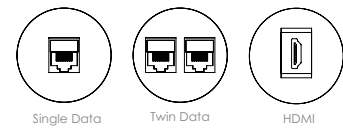

podium

*requires cutout

Customize It:

International Socket Examples:

USB Charging:

AV/Data Examples:

See oelectrics.com/modularcomponents for full list of available options.

Color Options: