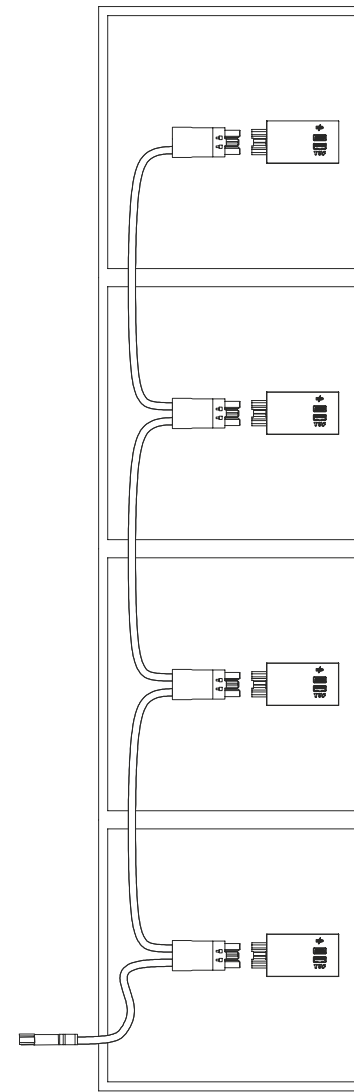

For illustration purposes only

Shallow Mounting Depth
60W USB-C laptop charging
Unique Reversible USB-A connector
Integral panel mount clips