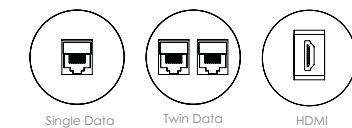

Customize It:

International Socket Examples:

USB Charging:

AV/Data Examples:

See oelectrics.com/modularcomponents for full list of available options.

“Floats” above the surface - great for large charging adapters
 Your choice of AC sockets, Data/AV and TUF-R 25W or TUF-R HP.
 Clamp, belly edge, or slot wall mounting options
 Available in 10 colors plus RAL color matching options