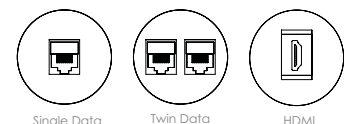

See oelectrics.com/modularcomponents for full list of available options.

Color Options: