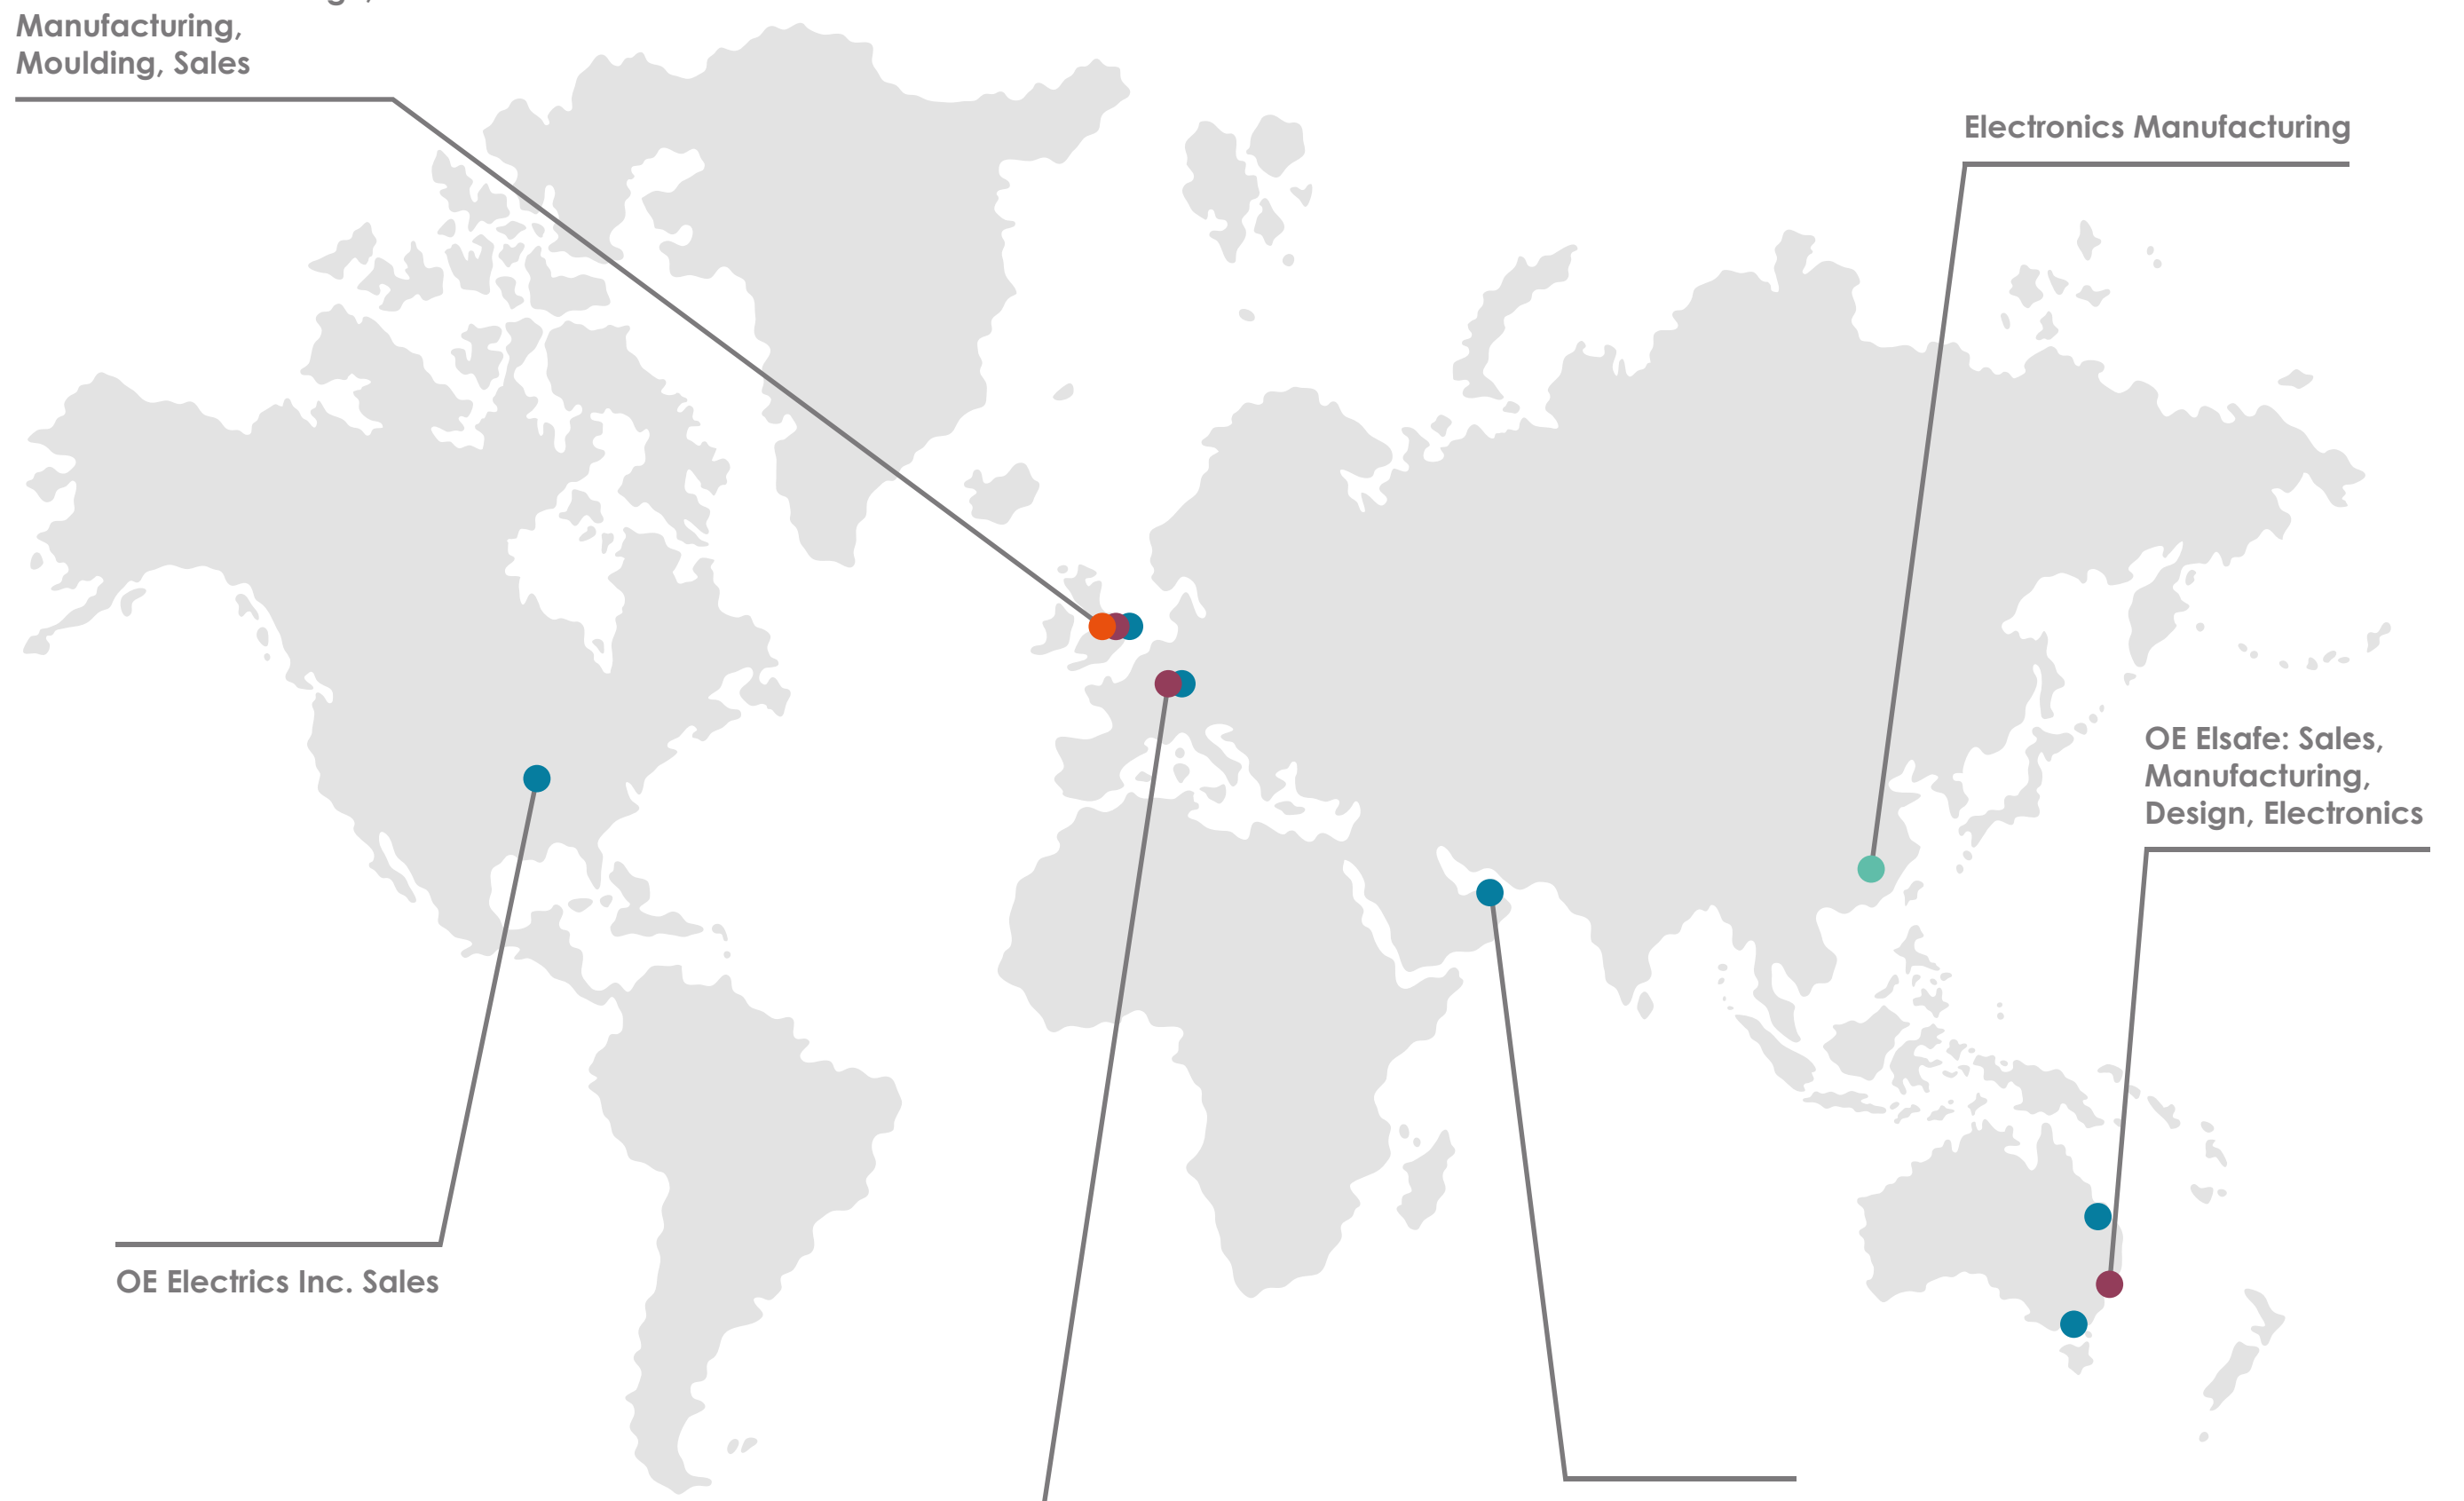

local service

global scale

we power furniture

and a whole lot more...

Global Supplier

Custom Capability

Quickship
48hr turnaround*

Team of Experts
ready to help