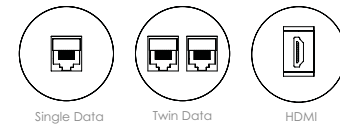

AV/Data Examples: