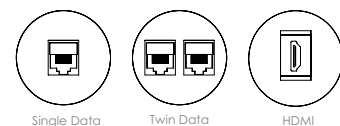

Color Options:

puma

Customize It:

International Socket Examples:

USB Charging:

AV/Data Examples:

See oelectrics.com/modularcomponents for full list of available options.

Color Options: