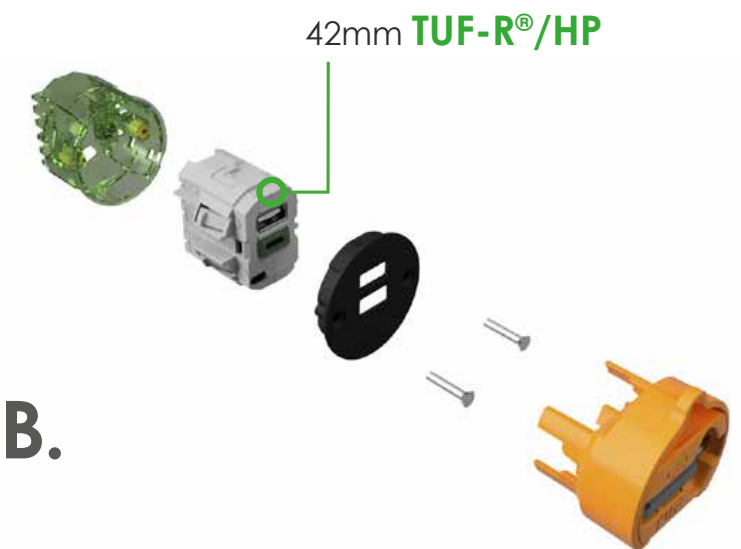

same patented replacability.
new high power USB.