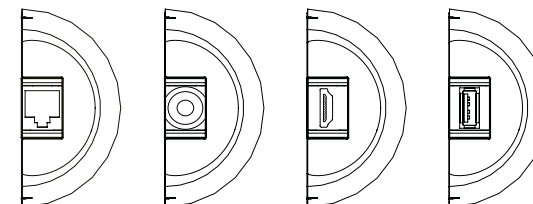

polarICE

“ It just brings power within easy reach and does it with great style and finesse. ”

Cool curves offer a stylish alternative
Patented TUF-R 25W & TUF-R/HP USB charging
Choice of AC power sockets & data solutions
Desktop and Panel mount options
Easy to clean and maintain

blackICE

Add POLARICE/BLACKICE to any application with its diverse range of mounting options for quick and simple mounting to desktops, tool rails, slot walls and furniture panels.

Additional Data:

Additional keystone data/AV can be added to BLACKICE using our keystone end cap, please enquire.

Customize It:

International Socket Examples:

USB Charging:

AV/Data Examples:

See oelectrics.com/modularcomponents for full list of available options.

Color Options: