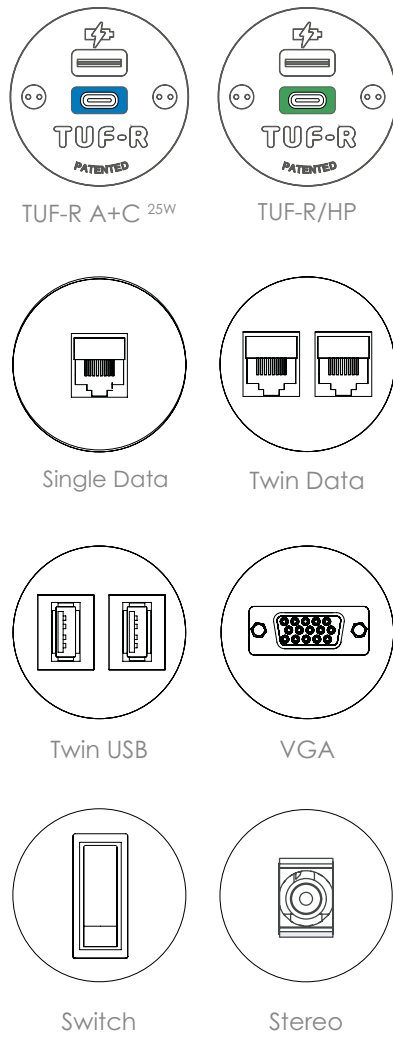

Configure your ideal power solution; choose from our wide range of international AC power sockets, TUF-R USB charging options and a variety of audio/visual and data options!

oelectrics.com/modular-components