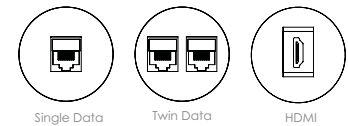

pelican

24" (600mm) PELICAN, the perfect companion for soft-seating and casual breakout areas.

Customize It:

International Socket Examples::

USB Charging:

AV/Data Examples:

See oelectrics.com/modularcomponents for full list of available options.