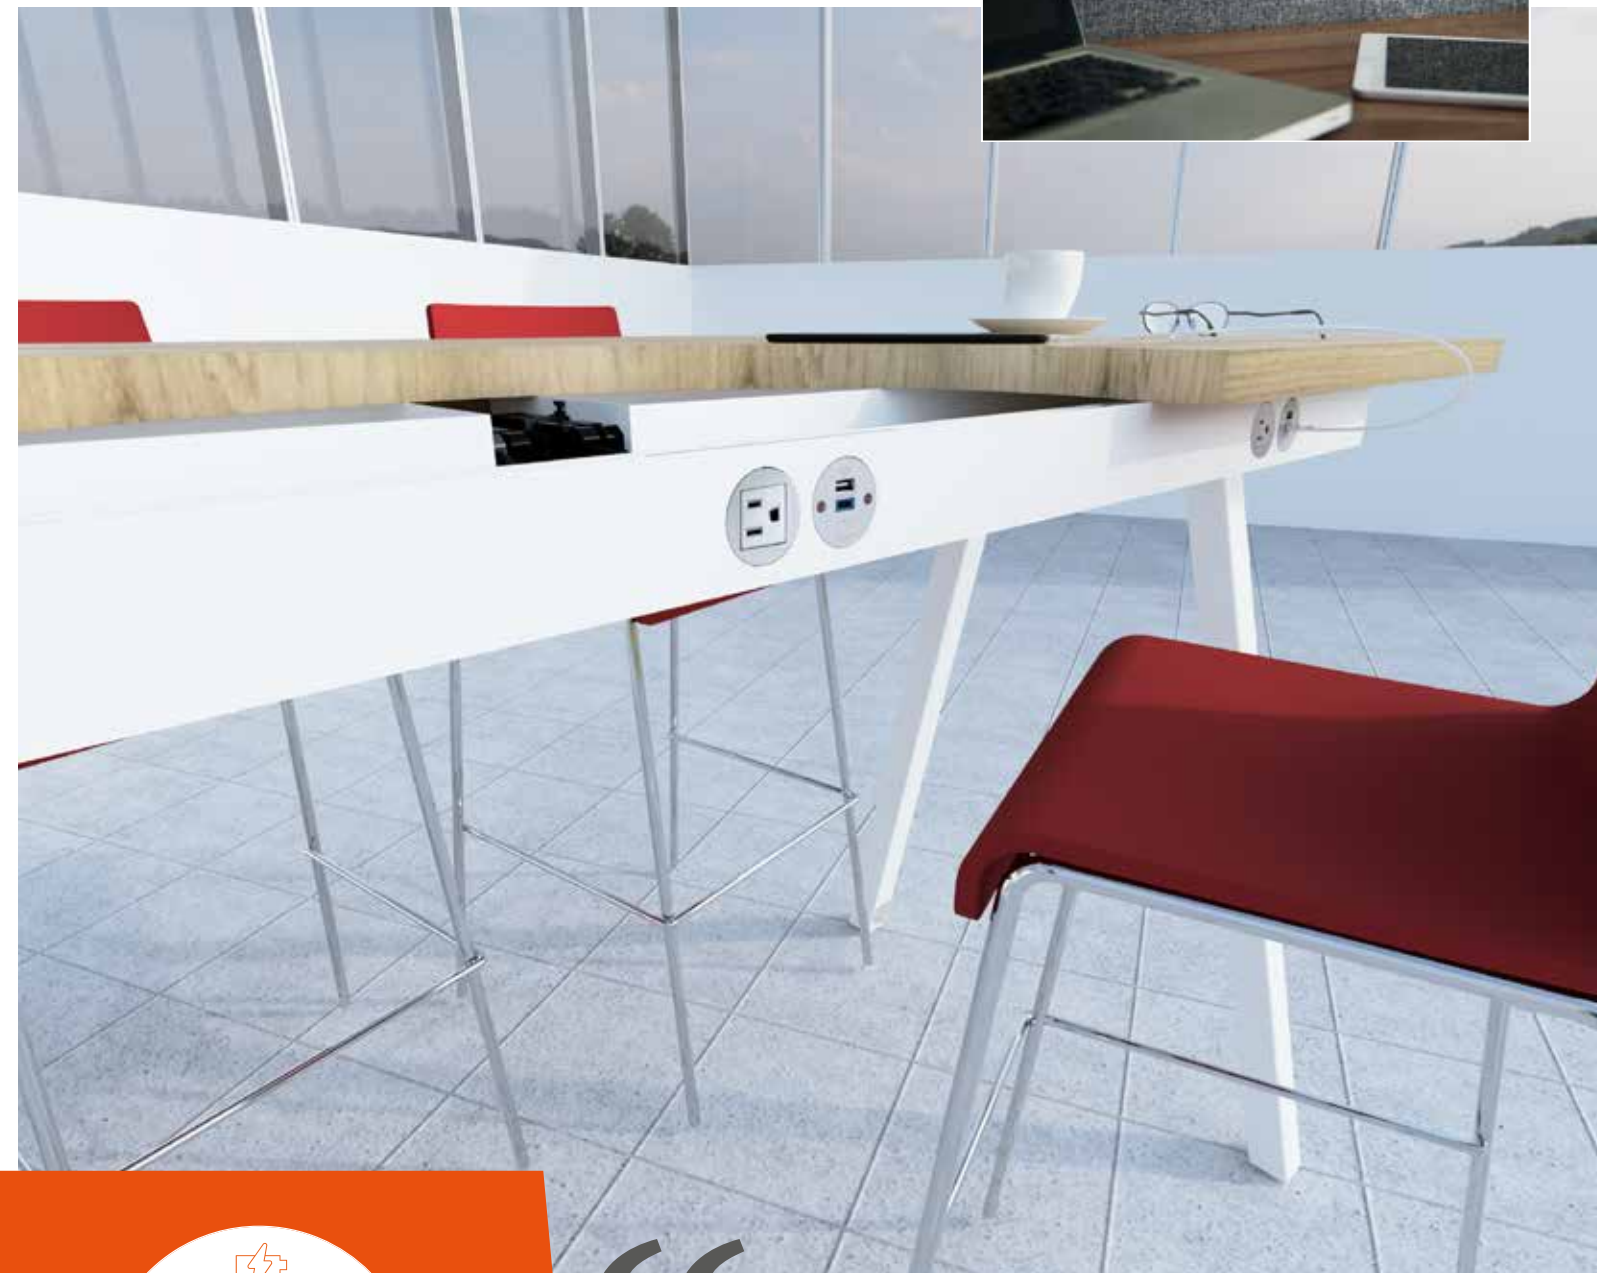

Less than 2" deep
Rear mount option without faceplate for a discreet and sleek integrated look
Choice AC power sockets, Data/AV,
TUF-R A+C 25W or TUF-R HP USB charging

“ It's perfect for integrating into our furniture; that's what it's intended for. Simple, no-nonsense design. ”