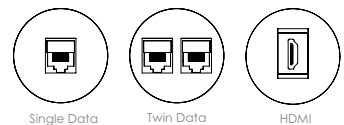

Customize It:

International Socket Examples:

USB Charging:

AV/Data Examples:

See oelectrics.com/modularcomponents for full list of available options.

Color Options:

Near flush profile
360° degree access
Flip lid closure when not in use
5" (127mm) grommet hole mount
Choice combination of AC power sockets, data/AV
and TUF-R A+C 25W or TUF-R/HP USB charging.