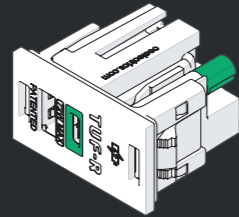

QIKFIT TUF-R®/HP
high-power USB
charging unit

or,