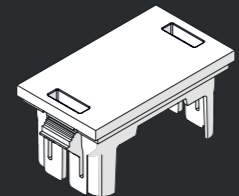

QF5 BLANK
a removeable
blank to fill the
space instead of
the **QIKFIT TUF-R®**

wait,
there's
more!