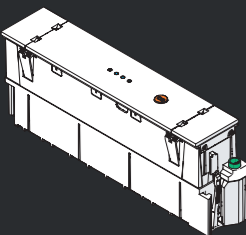

try  
me

Measure-up your furniture for fitment of our battery with this handy cut-out template! Simply cut along the dotted line & use as an aperture guide:

**cut-out area for furniture:**  
11.41" x 2.18"  
290mm x 55.5mm  
(that's this bit) >>

in this space, you'll add:

**QIKFRAME**  
11.81" x 2.55"  
300mm x 65mm

**QIKPAC**  
battery

i'm all the space you need for  
flexible, modular power!

[www.oelectrics.com/animate](http://www.oelectrics.com/animate)