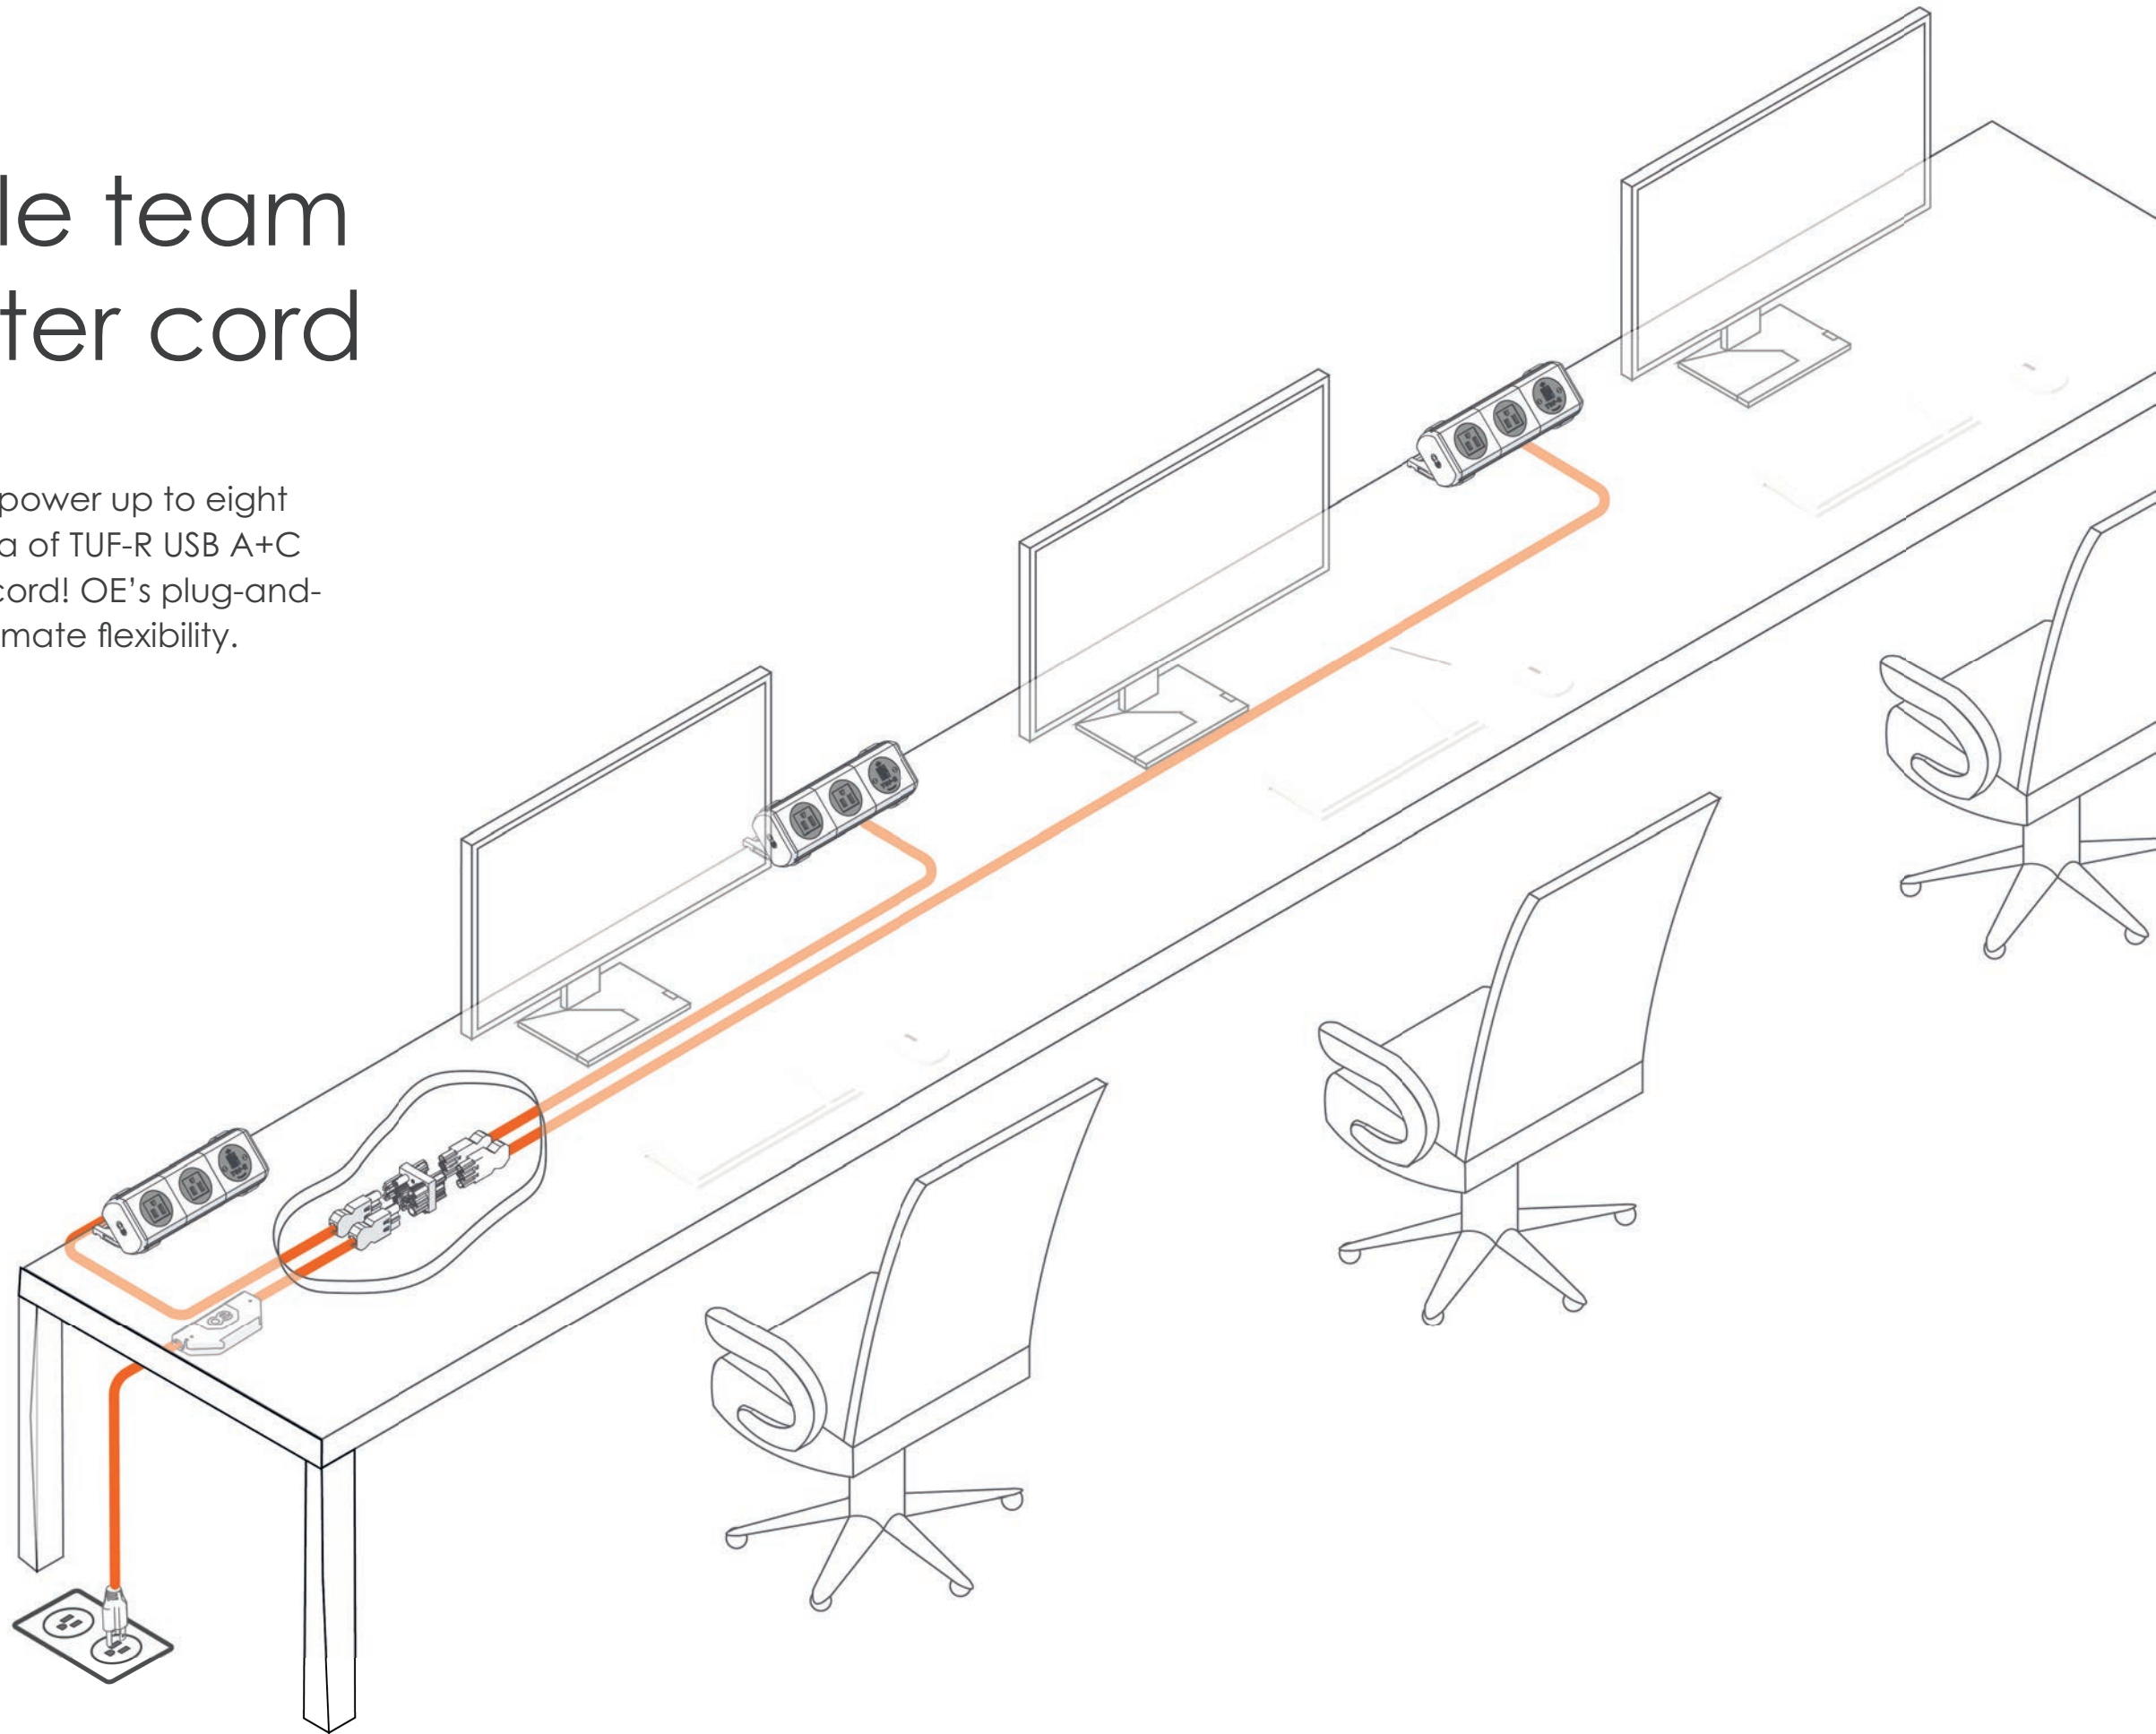

Power your furniture, simply.

Your guide to OE's pluggable solutions.

Pluggable Solutions

Power your furniture simply with OE's pluggable solutions. OE's single plug, soft-corded systems allow ease of installation into most scenarios so you can power an array of furnishings.

Contents

The Pluggable Solution	pg. 6
2 Way Adapter	pg. 8
3 Way Adapter	pg. 10
5 Way Adapter	pg. 12
Pluggable Components	pg. 14

Power a whole team from one starter cord

OE's pluggable solutions allow you to power up to eight Nema sockets in addition to a plethora of TUF-R USB A+C fast chargers, all from a single starter cord! OE's plug-and-play soft-corded solution allows for ultimate flexibility.

The Pluggable Solution

OE's PHASE unit installed on soft-seating.

OE's soft-corded systems are plug-and-play simple using our GST connectors and OCP (over-current protection) starter cords.

2 Way Adapter

For larger spaces, such as grouped workstations or small breakout spaces, OE's pluggable solutions negate the need for multiple starter cords. Simply connect your choice of power units with our 3 way adapter and power a whole team!