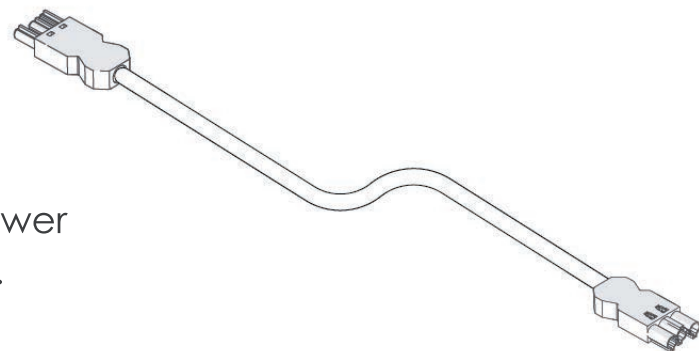

For larger spaces, such as grouped workstations or small breakout spaces, OE's pluggable solutions negate the need for multiple starter cords. Simply connect your choice of power units with our 3 way adapter and power a whole team!

5 Way Adapter

For large user groups the 5 way adapter is the perfect solution. All for one and one plug for all!

Pluggable Components

GST Connector

The male & female GST connectors are the heart of OE's pluggable solutions making Plug-and-Play possible.

Starter Cord

The over-current protected starter cords connect OE's complete pluggable solution to the building's power via an outlet.

Interconnecting Cord

Interconnecting cords connect power units to adapters and starter cords.

2 Way Adapter

OE's 2-way adapter allows you to branch our pluggable solution in 2 directions (1 in 2 out.)

3 Way Adapter

OE's 3 way adapter allows you to branch our pluggable solution in 3 directions (1 in 3 out.)