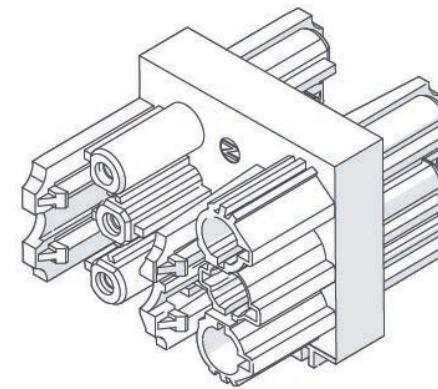

5 Way Adapter

For large user groups the 5 way adapter is the perfect solution. All for one and one plug for all!

Pluggable Components

GST Connector

The male & female GST connectors are the heart of OE's pluggable solutions making Plug-and-Play possible.

Starter Cord

The over-current protected starter cords connect OE's complete pluggable solution to the building's power via an outlet.

Interconnecting Cord

Interconnecting cords connect power units to adapters and starter cords.

2 Way Adapter

OE's 2-way adapter allows you to branch our pluggable solution in 2 directions (1 in 2 out.)

3 Way Adapter

OE's 3 way adapter allows you to branch our pluggable solution in 3 directions (1 in 3 out.)