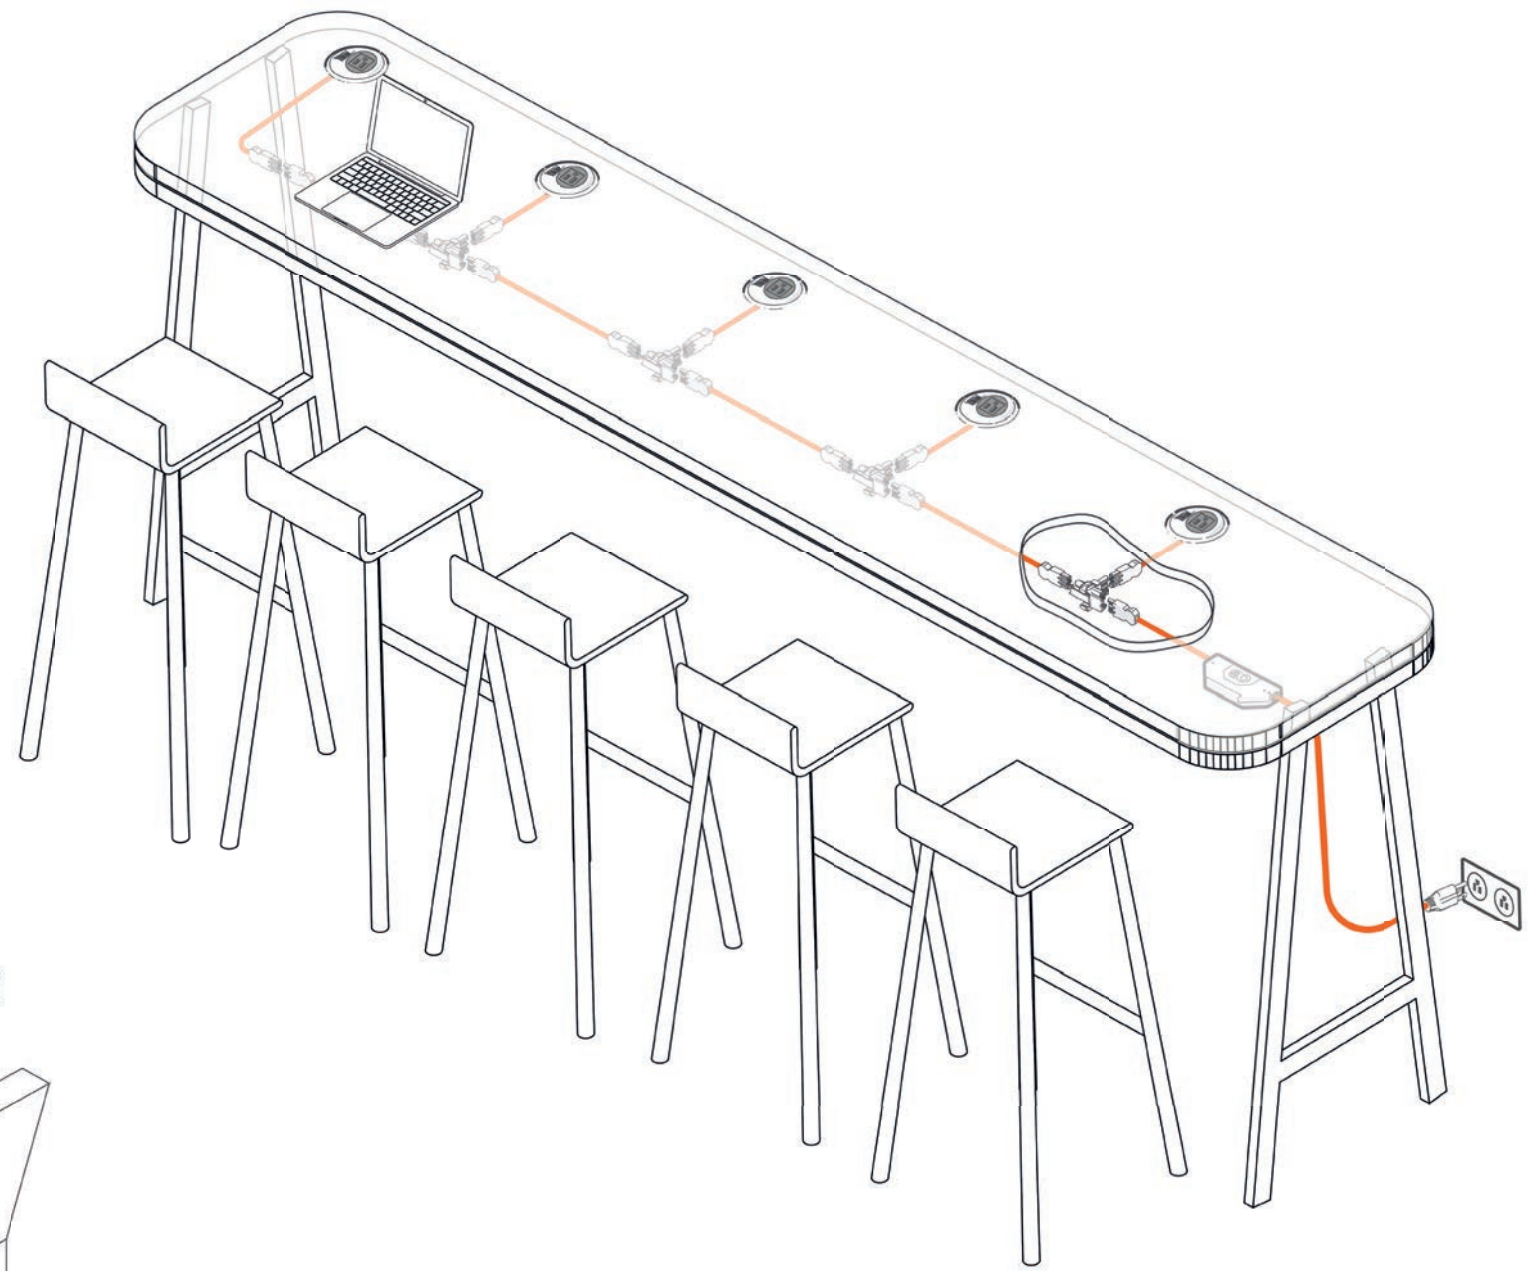

Contents

The Pluggable Solution	pg. 6
2 Way Adapter	pg. 8
3 Way Adapter	pg. 10
5 Way Adapter	pg. 12
Pluggable Components	pg. 14

Power a whole team from one starter cord

OE's pluggable solutions allow you to power up to eight Nema sockets in addition to a plethora of TUF-R USB A+C fast chargers, all from a single starter cord! OE's plug-and-play soft-corded solution allows for ultimate flexibility.

The Pluggable Solution

OE's PHASE unit installed on soft-seating.

OE's soft-corded systems are plug-and-play simple using our GST connectors and OCP (over-current protection) starter cords.

2 Way Adapter

2 way adapters route cords efficiently making it easy to connect up to eight Nema sockets, whether in-line or branched. Providing convenient power in meeting areas for laptops, tablets, and phones.

3 Way Adapter

For larger spaces, such as grouped workstations or small breakout spaces, OE's pluggable solutions negate the need for multiple starter cords. Simply connect your choice of power units with our 3 way adapter and power a whole team!