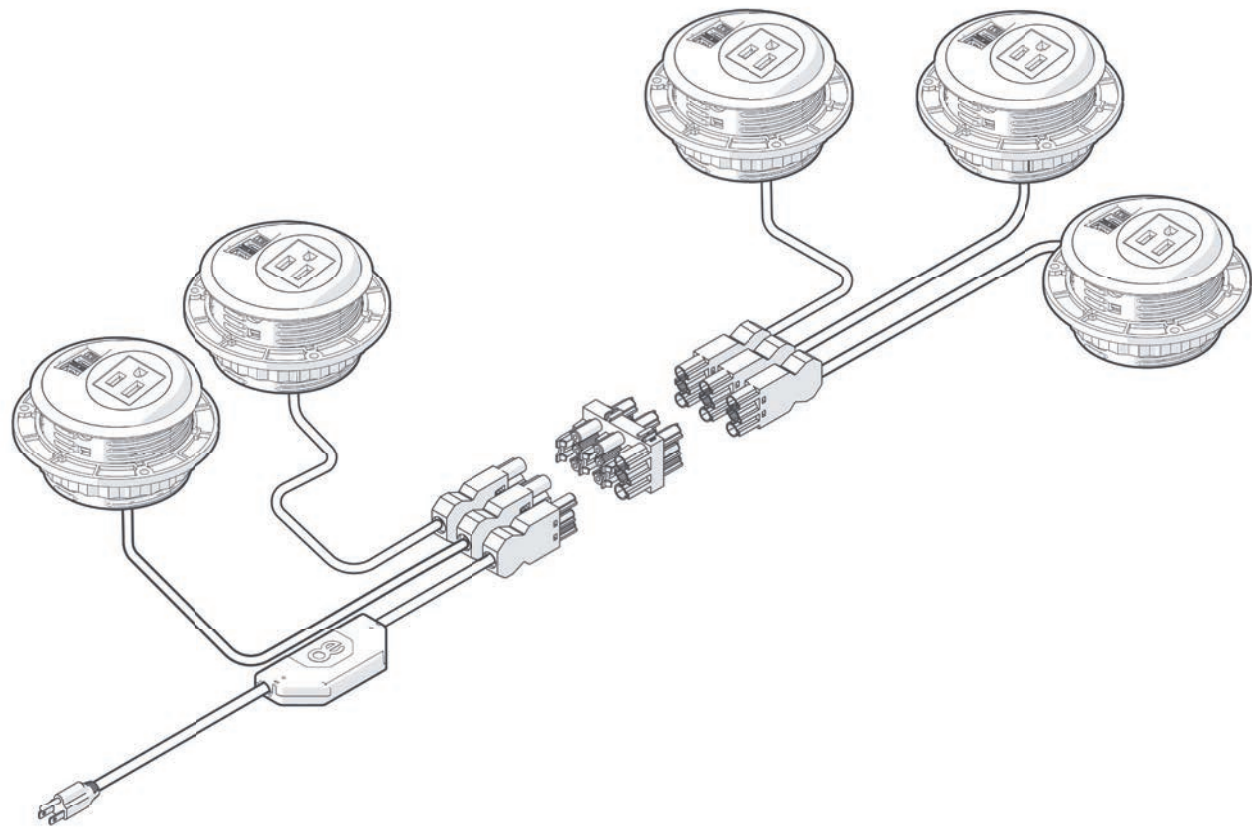

Contents

The Pluggable Solution	pg. 6
2 Way Adapter	pg. 8
3 Way Adapter	pg. 10
5 Way Adapter	pg. 12
Pluggable Components	pg. 14

Power a whole team from one starter cord

OE's pluggable solutions allow you to power up to eight Nema sockets in addition to a plethora of TUF-R USB A+C fast chargers, all from a single starter cord! OE's plug-and-play soft-corded solution allows for ultimate flexibility.

The Pluggable Solution

OE's PHASE unit installed on soft-seating.

OE's soft-corded systems are plug-and-play simple using our GST connectors and OCP (over-current protection) starter cords.

2 Way Adapter

2 way adapters route cords efficiently making it easy to connect up to eight Nema sockets, whether in-line or branched. Providing convenient power in meeting areas for laptops, tablets, and phones.

3 Way Adapter

5 Way Adapter

For large user groups the 5 way adapter is the perfect solution. All for one and one plug for all!

Pluggable Components

GST Connector

The male & female GST connectors are the heart of OE's pluggable solutions making Plug-and-Play possible.