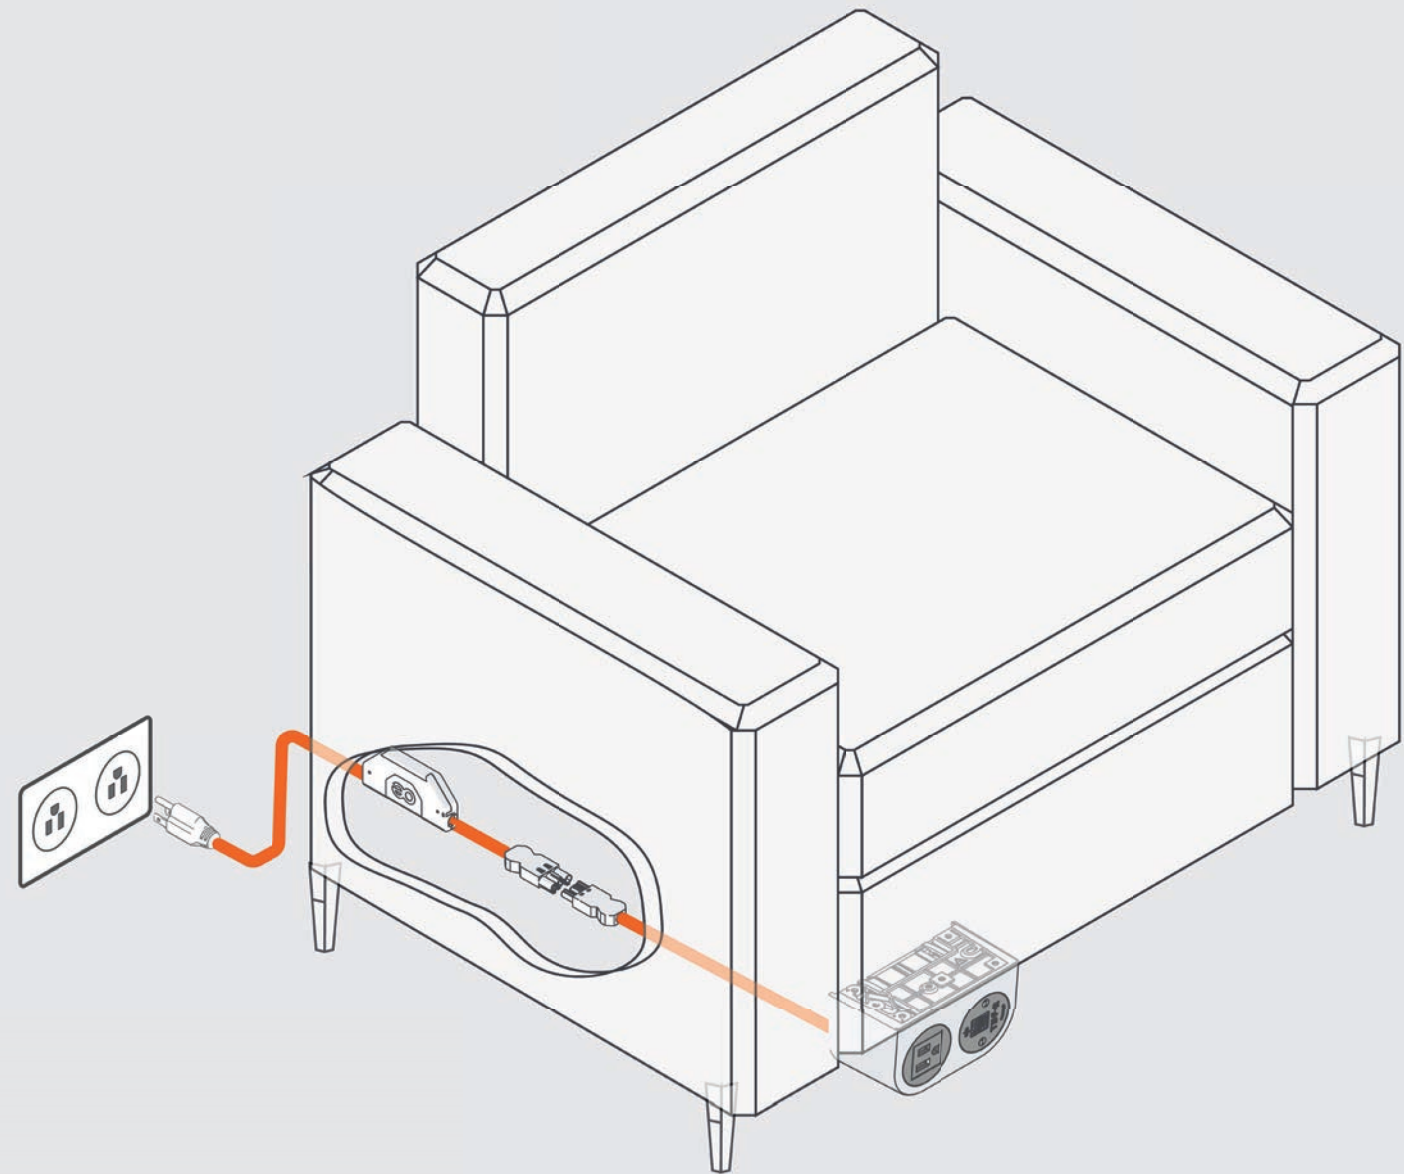

Contents

The Pluggable Solution	pg. 6
2 Way Adapter	pg. 8
3 Way Adapter	pg. 10
5 Way Adapter	pg. 12
Pluggable Components	pg. 14

Power a whole team from one starter cord

OE's pluggable solutions allow you to power up to eight Nema sockets in addition to a plethora of TUF-R USB A+C fast chargers, all from a single starter cord! OE's plug-and-play soft-corded solution allows for ultimate flexibility.

The Pluggable Solution

OE's PHASE unit installed on soft-seating.

OE's soft-corded systems are plug-and-play simple using our GST connectors and OCP (over-current protection) starter cords.

2 Way Adapter

2 way adapters route cords efficiently making it easy to connect up to eight Nema sockets, whether in-line or branched. Providing convenient power in meeting areas for laptops, tablets, and phones.

3 Way Adapter

For larger spaces, such as grouped workstations or small breakout spaces, OE's pluggable solutions negate the need for multiple starter cords. Simply connect your choice of power units with our 3 way adapter and power a whole team!