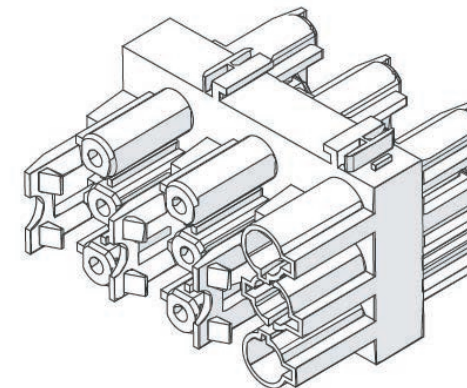

5 Way Adapter

For large user groups the 5 way adapter is the perfect solution. All for one and one plug for all!

Pluggable Components

GST Connector

The male & female GST connectors are the heart of OE's pluggable solutions making Plug-and-Play possible.

Starter Cord

The over-current protected starter cords connect OE's complete pluggable solution to the building's power via an outlet.

Interconnecting Cord

Interconnecting cords connect power units to adapters and starter cords.

2 Way Adapter

OE's 2-way adapter allows you to branch our pluggable solution in 2 directions (1 in 2 out.)

3 Way Adapter

OE's 3 way adapter allows you to branch our pluggable solution in 3 directions (1 in 3 out.)