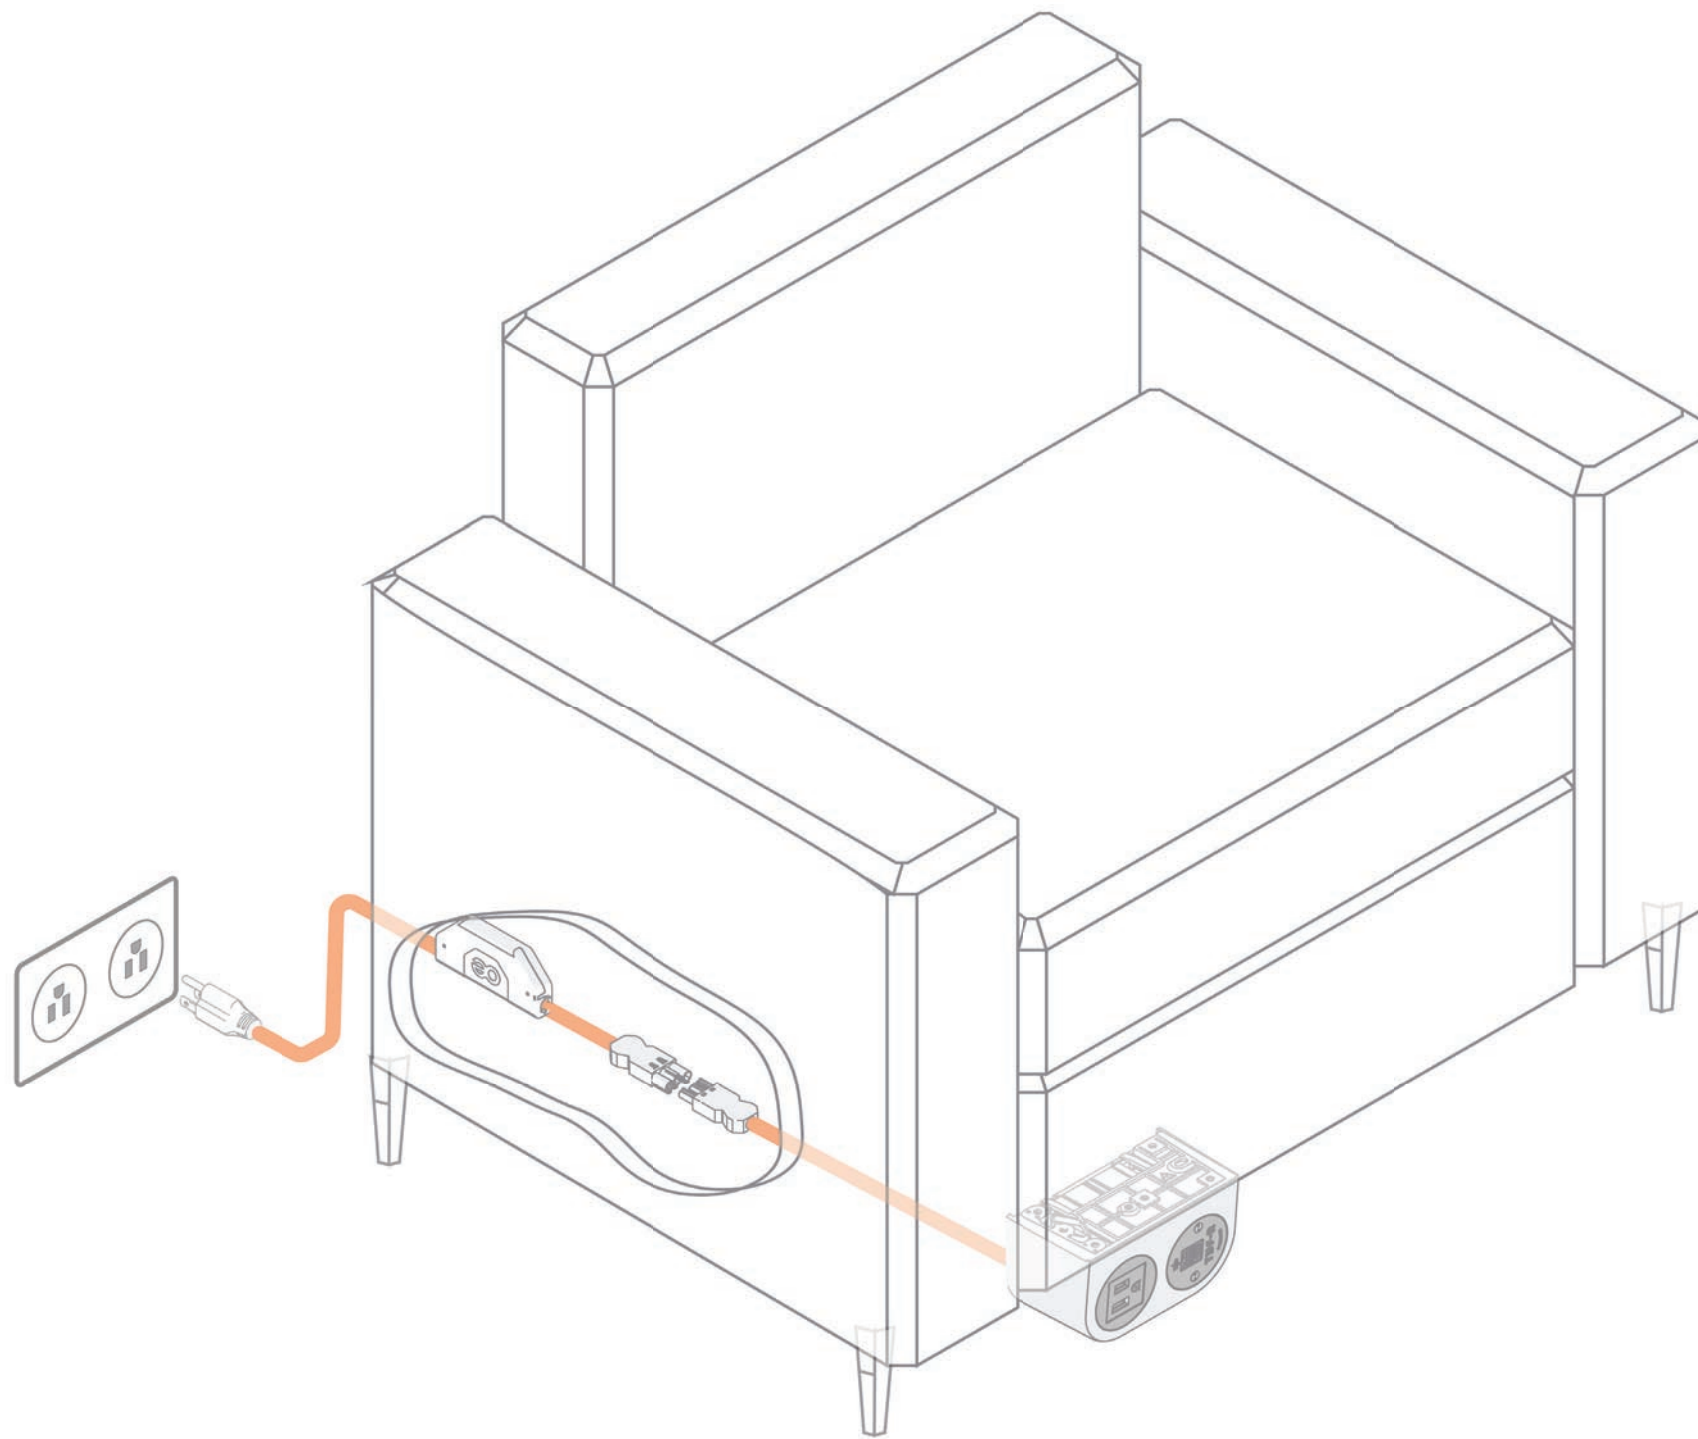

Pluggable Solutions

Power your furniture simply with OE's pluggable solutions. OE's single plug, soft-corded systems allow ease of installation into most scenarios so you can power an array of furnishings.

Contents

The Pluggable Solution	pg. 6
2 Way Adapter	pg. 8
3 Way Adapter	pg. 10
5 Way Adapter	pg. 12
Pluggable Components	pg. 14