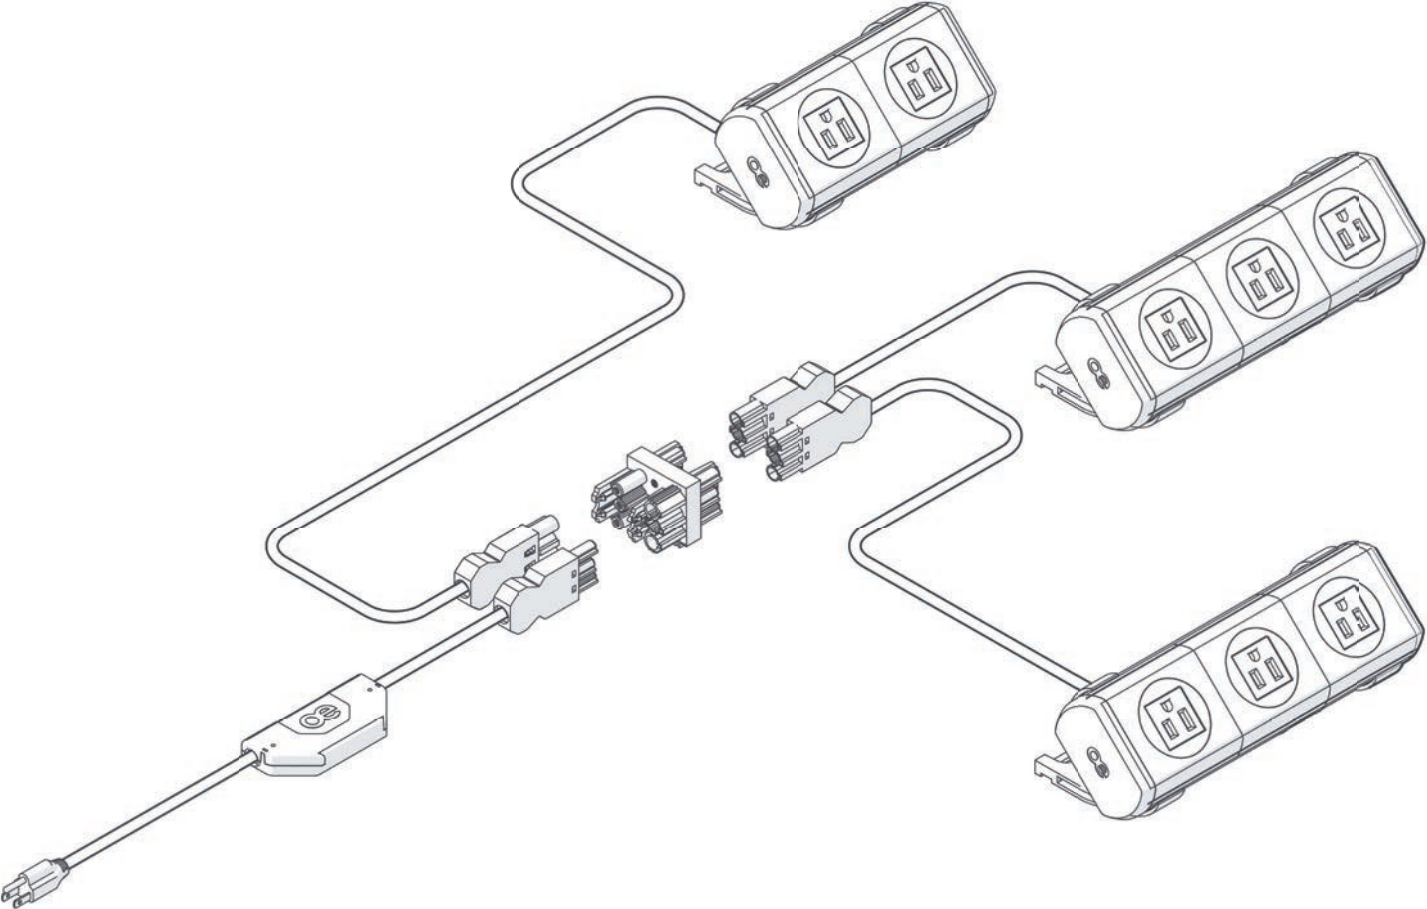

The Pluggable Solution

OE's PHASE unit installed on soft-seating.

OE's soft-corded systems are plug-and-play simple using our GST connectors and OCP (over-current protection) starter cords.

2 Way Adapter

2 way adapters route cords efficiently making it easy to connect up to eight Nema sockets, whether in-line or branched. Providing convenient power in meeting areas for laptops, tablets, and phones.

3 Way Adapter

For larger spaces, such as grouped workstations or small breakout spaces, OE's pluggable solutions negate the need for multiple starter cords. Simply connect your choice of power units with our 3 way adapter and power a whole team!

5 Way Adapter

For large user groups the 5 way adapter is the perfect solution. All for one and one plug for all!

Pluggable Components

GST Connector

The male & female GST connectors are the heart of OE's pluggable solutions making Plug-and-Play possible.