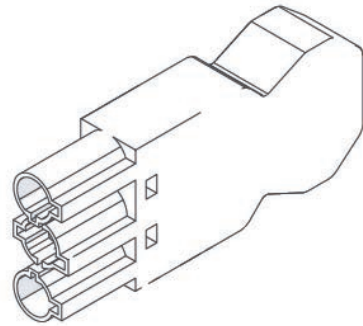

5 Way Adapter

For large user groups the 5 way adapter is the perfect solution. All for one and one plug for all!

Pluggable Components

GST Connector

The male & female GST connectors are the heart of OE's pluggable solutions making Plug-and-Play possible.

Starter Cord

The over-current protected starter cords connect OE's complete pluggable solution to the building's power via an outlet.

Interconnecting Cord

Interconnecting cords connect power units to adapters and starter cords.

2 Way Adapter

OE's 2-way adapter allows you to branch our pluggable solution in 2 directions (1 in 2 out.)

3 Way Adapter

OE's 3 way adapter allows you to branch our pluggable solution in 3 directions (1 in 3 out.)