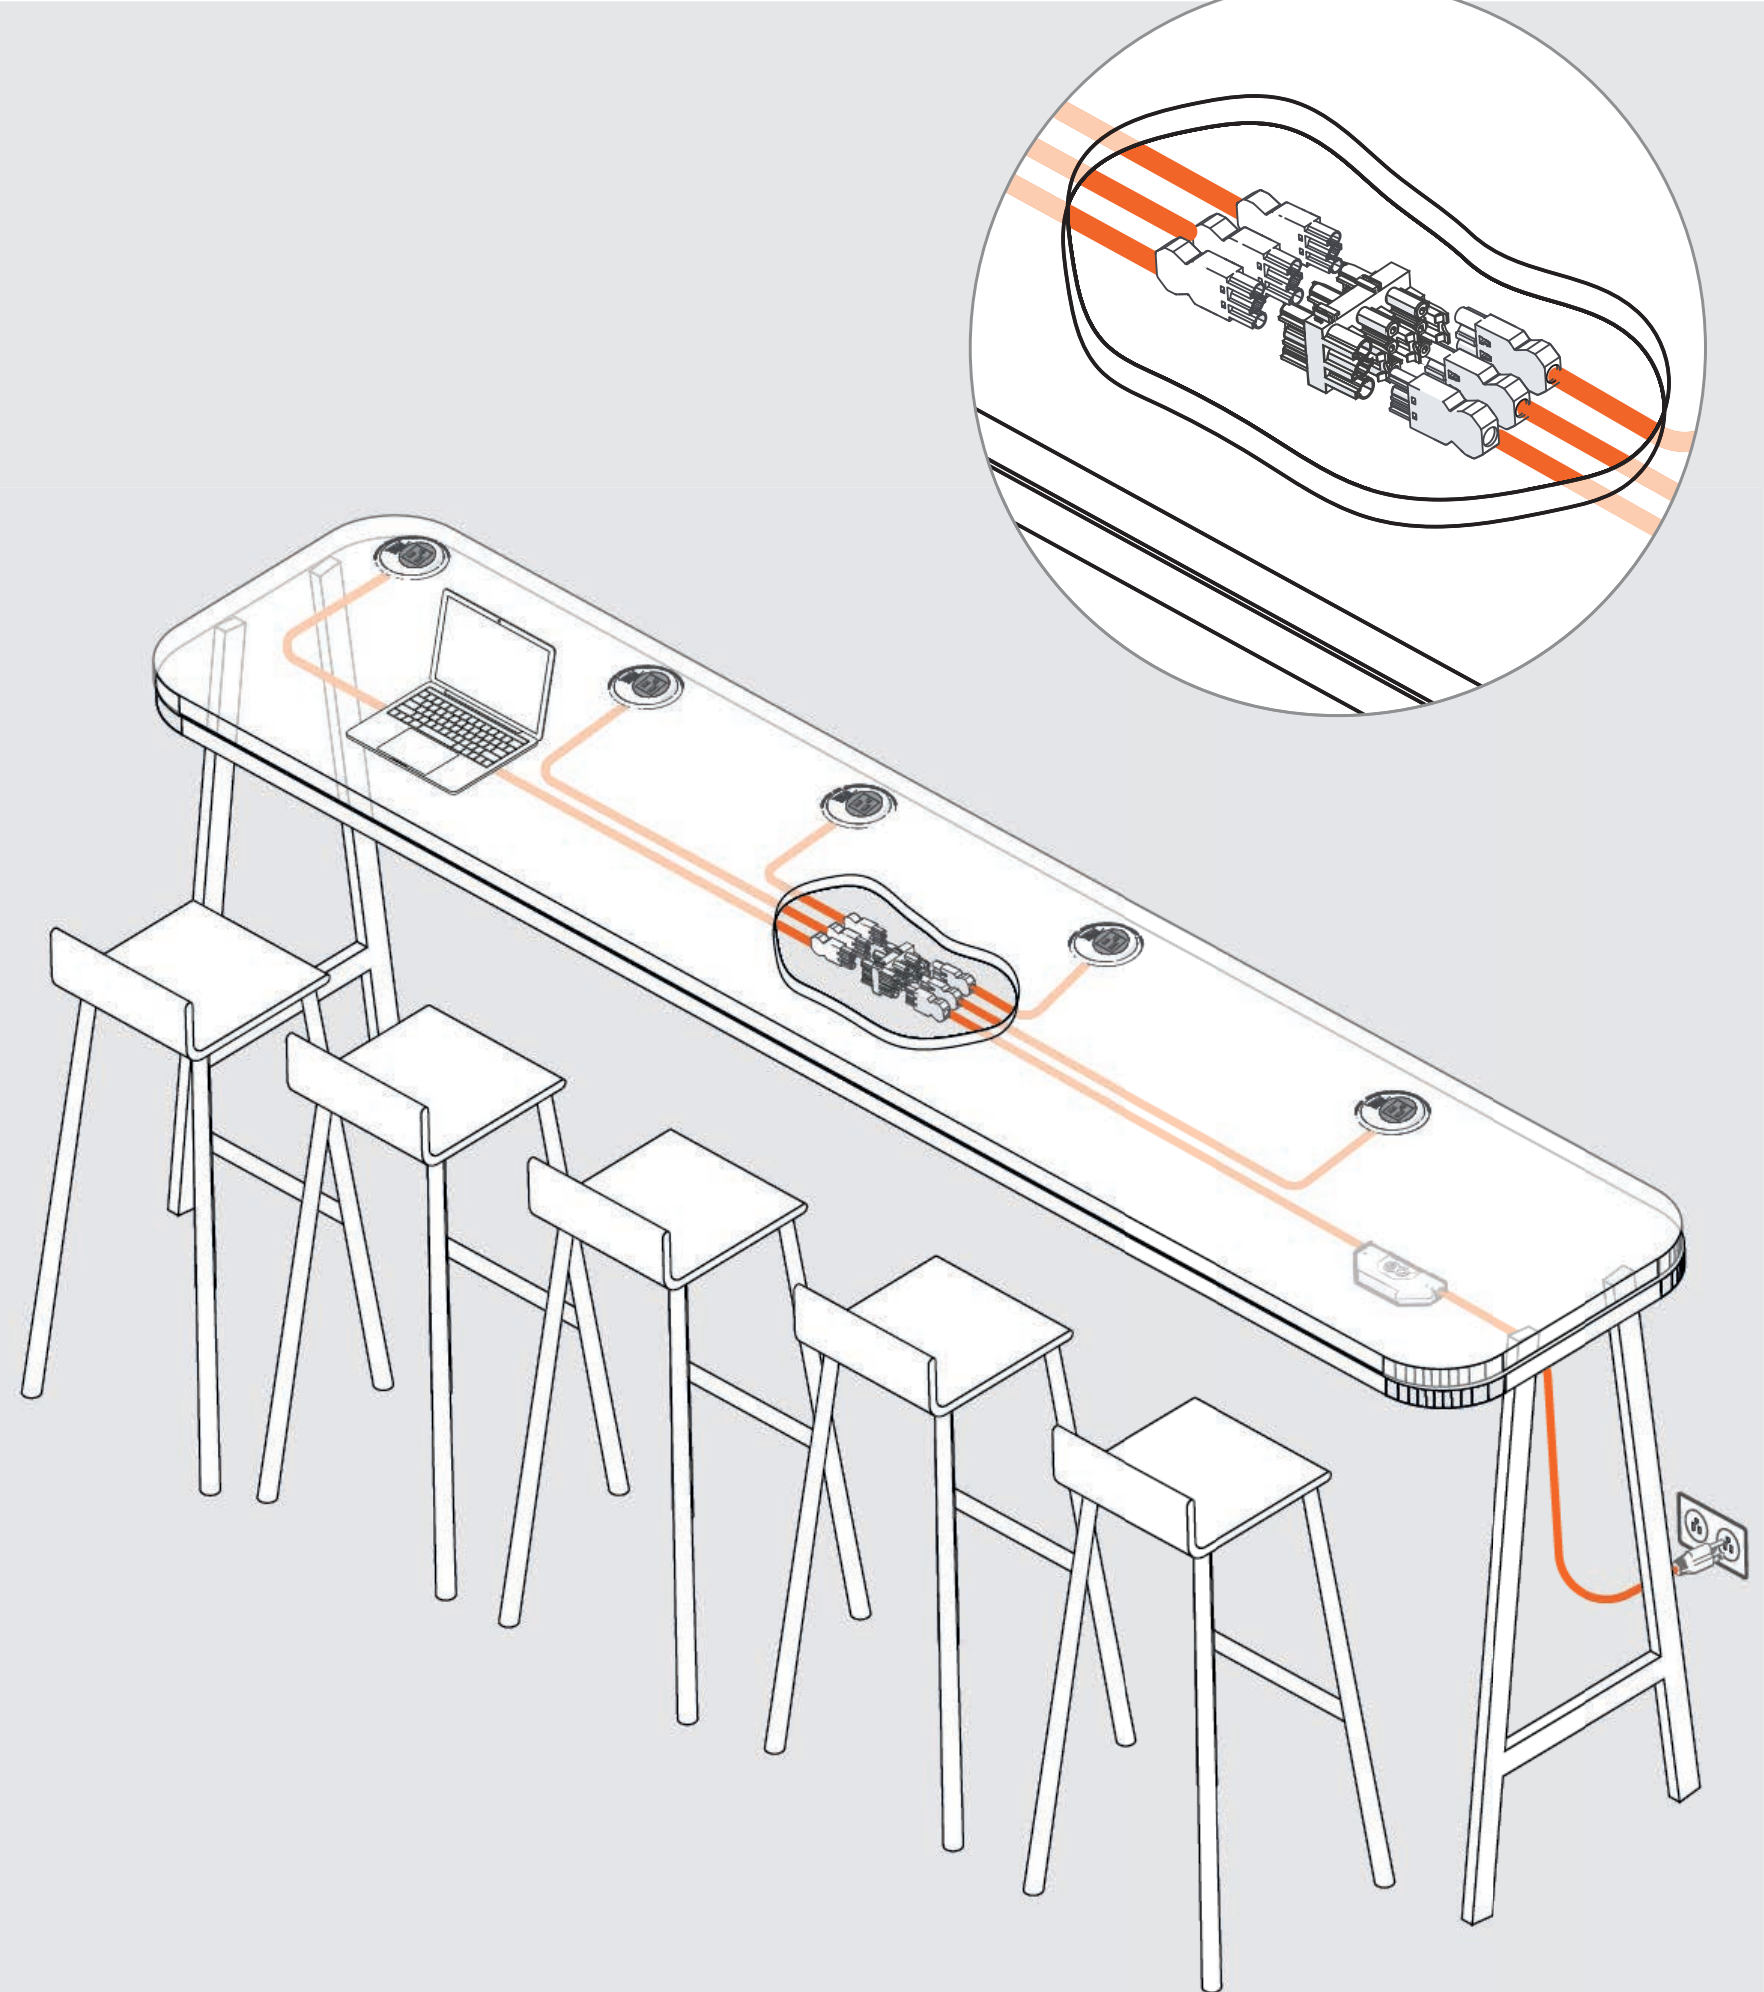

5 Way Adapter

For large user groups the 5 way adapter is the perfect solution. All for one and one plug for all!