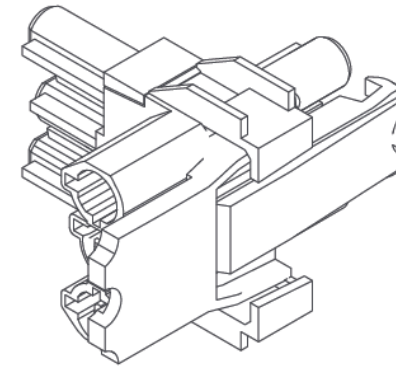

5 Way Adapter

For large user groups the 5 way adapter is the perfect solution. All for one and one plug for all!

Pluggable Components

GST Connector

The male & female GST connectors are the heart of OE's pluggable solutions making Plug-and-Play possible.

Starter Cord

The over-current protected starter cords connect OE's complete pluggable solution to the building's power via an outlet.

Interconnecting Cord

Interconnecting cords connect power units to adapters and starter cords.

2 Way Adapter

OE's 2-way adapter allows you to branch our pluggable solution in 2 directions (1 in 2 out.)

3 Way Adapter

OE's 3 way adapter allows you to branch our pluggable solution in 3 directions (1 in 3 out.)