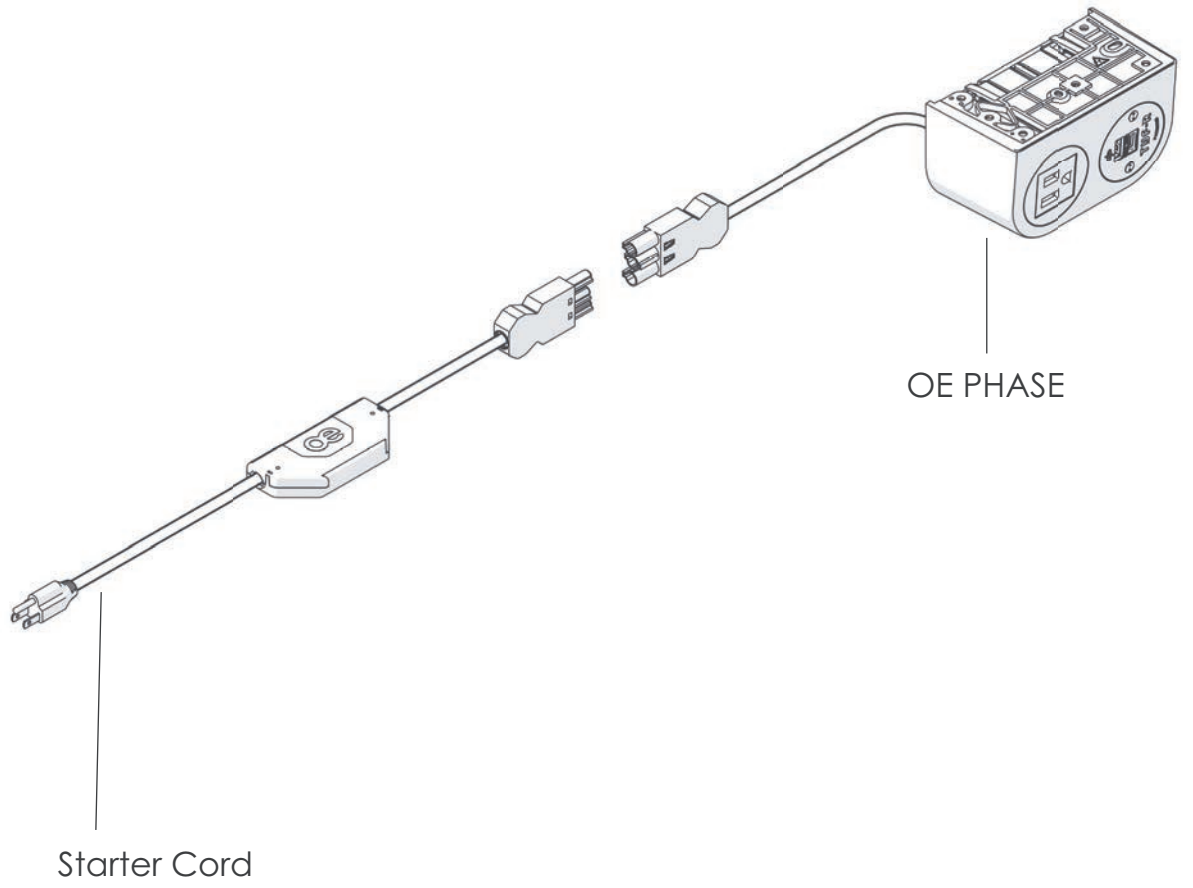

Contents

The Pluggable Solution	pg. 6
2 Way Adapter	pg. 8
3 Way Adapter	pg. 10
5 Way Adapter	pg. 12
Pluggable Components	pg. 14

Power a whole team from one starter cord

OE's pluggable solutions allow you to power up to eight Nema sockets in addition to a plethora of TUF-R USB A+C fast chargers, all from a single starter cord! OE's plug-and-play soft-corded solution allows for ultimate flexibility.

The Pluggable Solution

OE's PHASE unit installed on soft-seating.

OE's soft-corded systems are plug-and-play simple using our GST connectors and OCP (over-current protection) starter cords.

2 Way Adapter

2 way adapters route cords efficiently making it easy to connect up to eight Nema sockets, whether in-line or branched. Providing convenient power in meeting areas for laptops, tablets, and phones.

3 Way Adapter

5 Way Adapter

For large user groups the 5 way adapter is the perfect solution. All for one and one plug for all!

Pluggable Components

GST Connector

The male & female GST connectors are the heart of OE's pluggable solutions making Plug-and-Play possible.