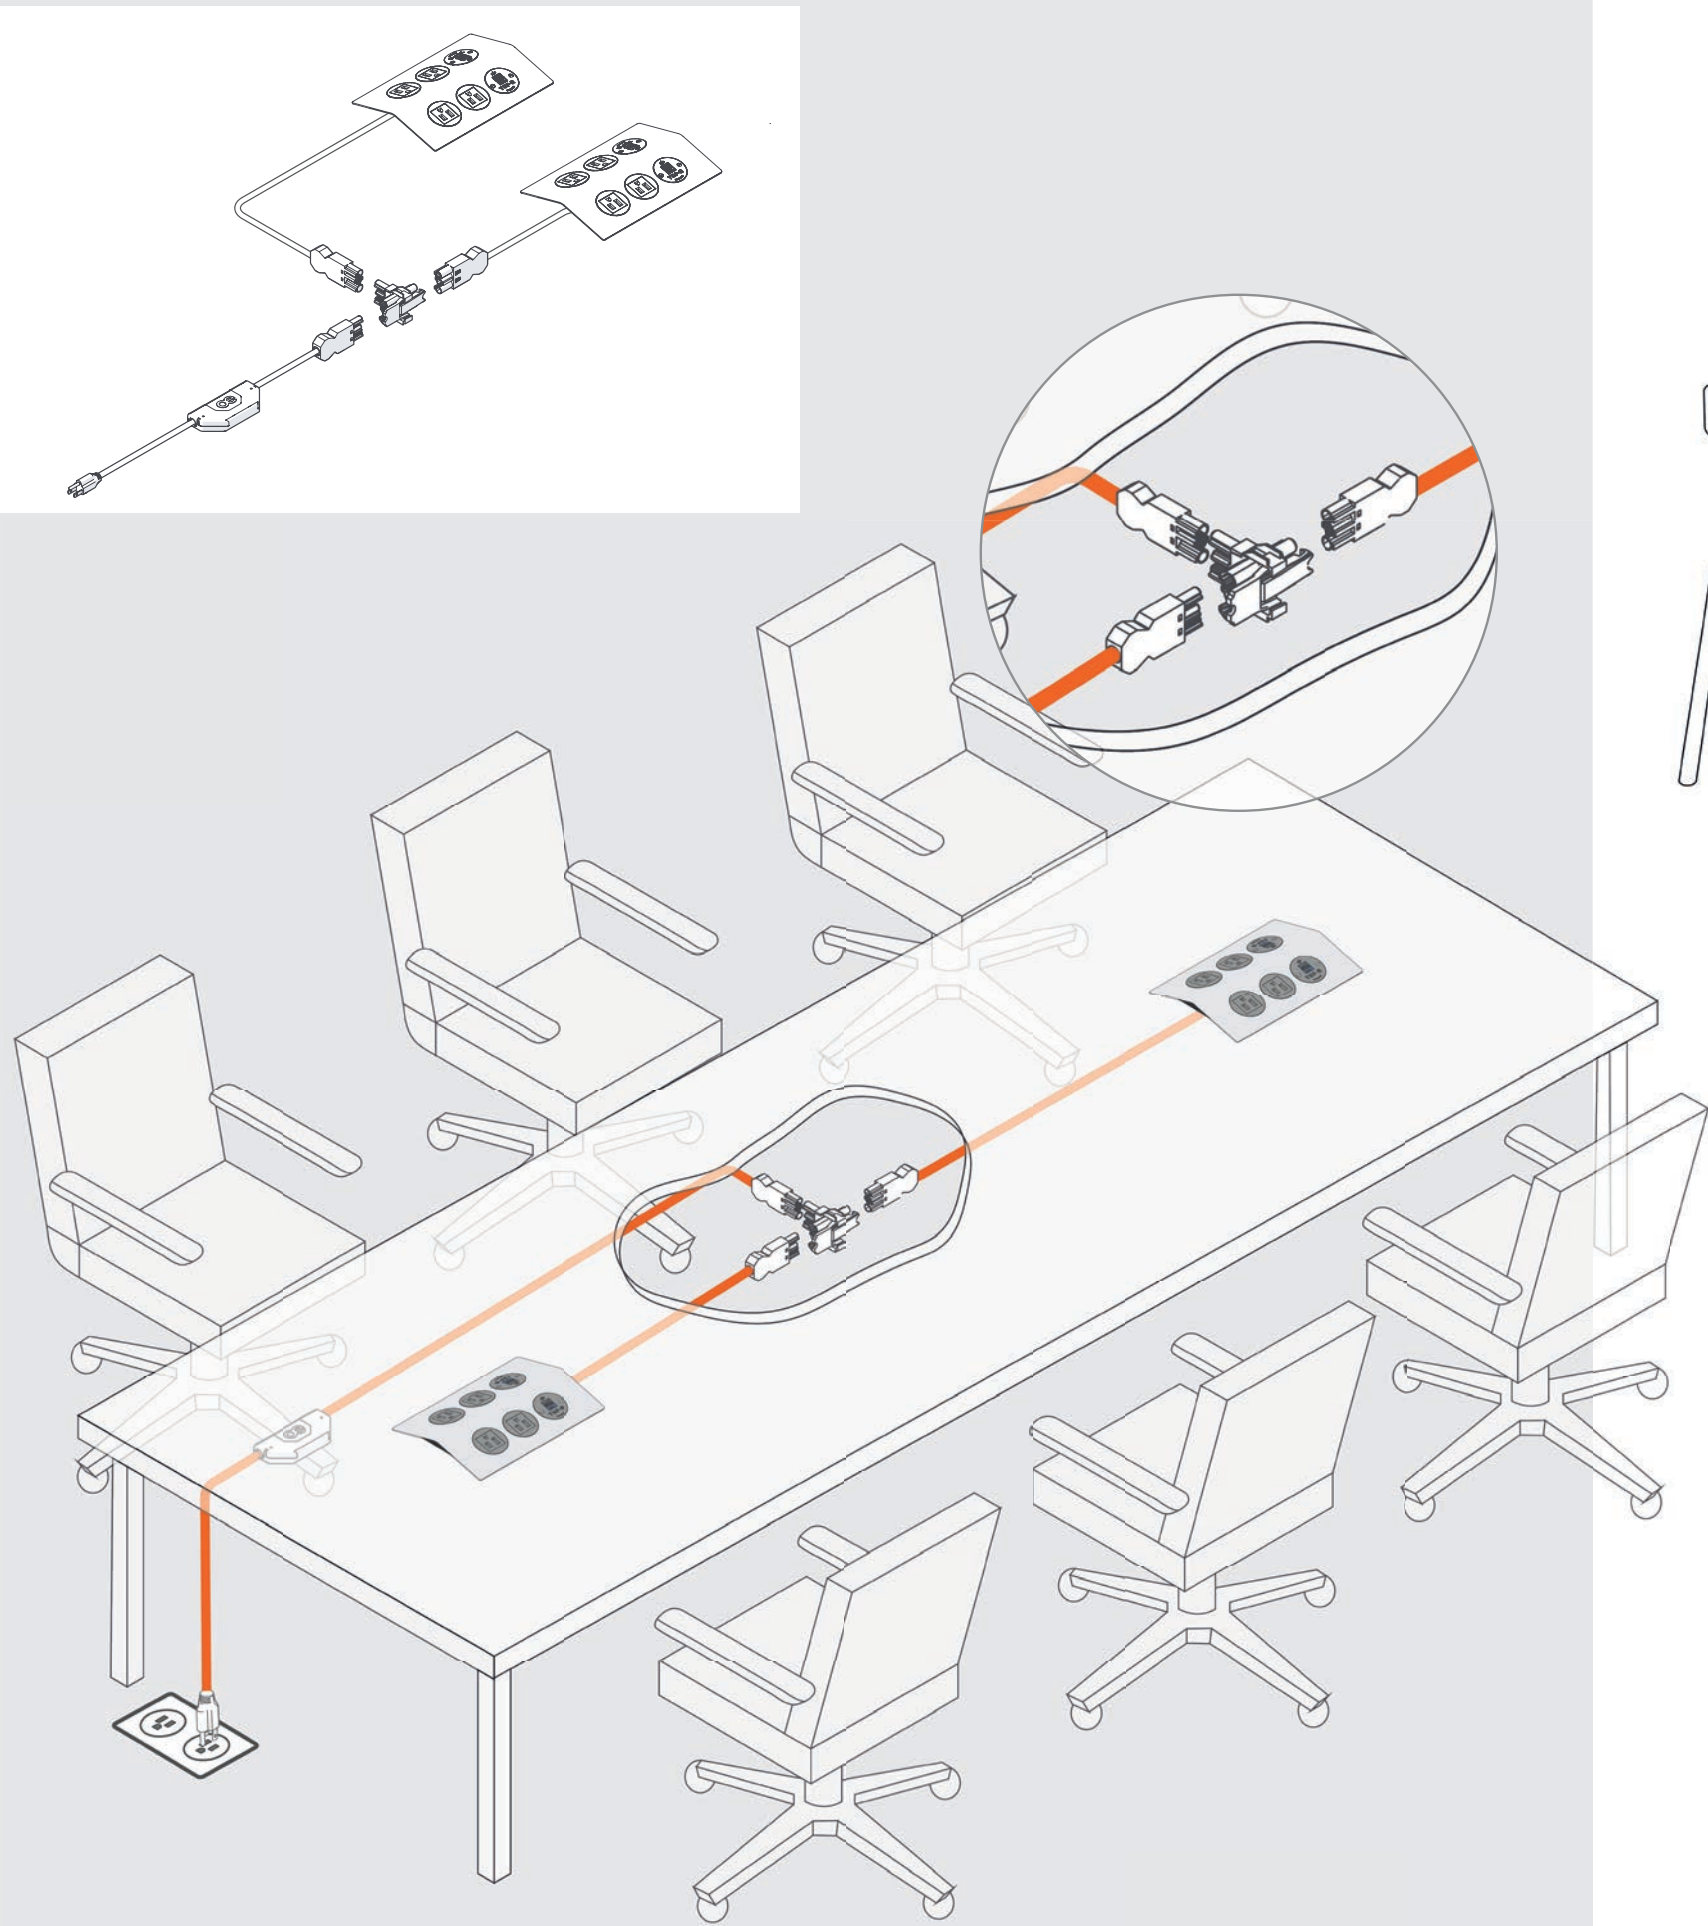

Contents

The Pluggable Solution	pg. 6
2 Way Adapter	pg. 8
3 Way Adapter	pg. 10
5 Way Adapter	pg. 12
Pluggable Components	pg. 14

Power a whole team from one starter cord

OE's pluggable solutions allow you to power up to eight Nema sockets in addition to a plethora of TUF-R USB A+C fast chargers, all from a single starter cord! OE's plug-and-play soft-corded solution allows for ultimate flexibility.

The Pluggable Solution

OE's PHASE unit installed on soft-seating.

OE's soft-corded systems are plug-and-play simple using our GST connectors and OCP (over-current protection) starter cords.

2 Way Adapter

2 way adapters route cords efficiently making it easy to connect up to eight Nema sockets, whether in-line or branched. Providing convenient power in meeting areas for laptops, tablets, and phones.

3 Way Adapter

For larger spaces, such as grouped workstations or small breakout spaces, OE's pluggable solutions negate the need for multiple starter cords. Simply connect your choice of power units with our 3 way adapter and power a whole team!