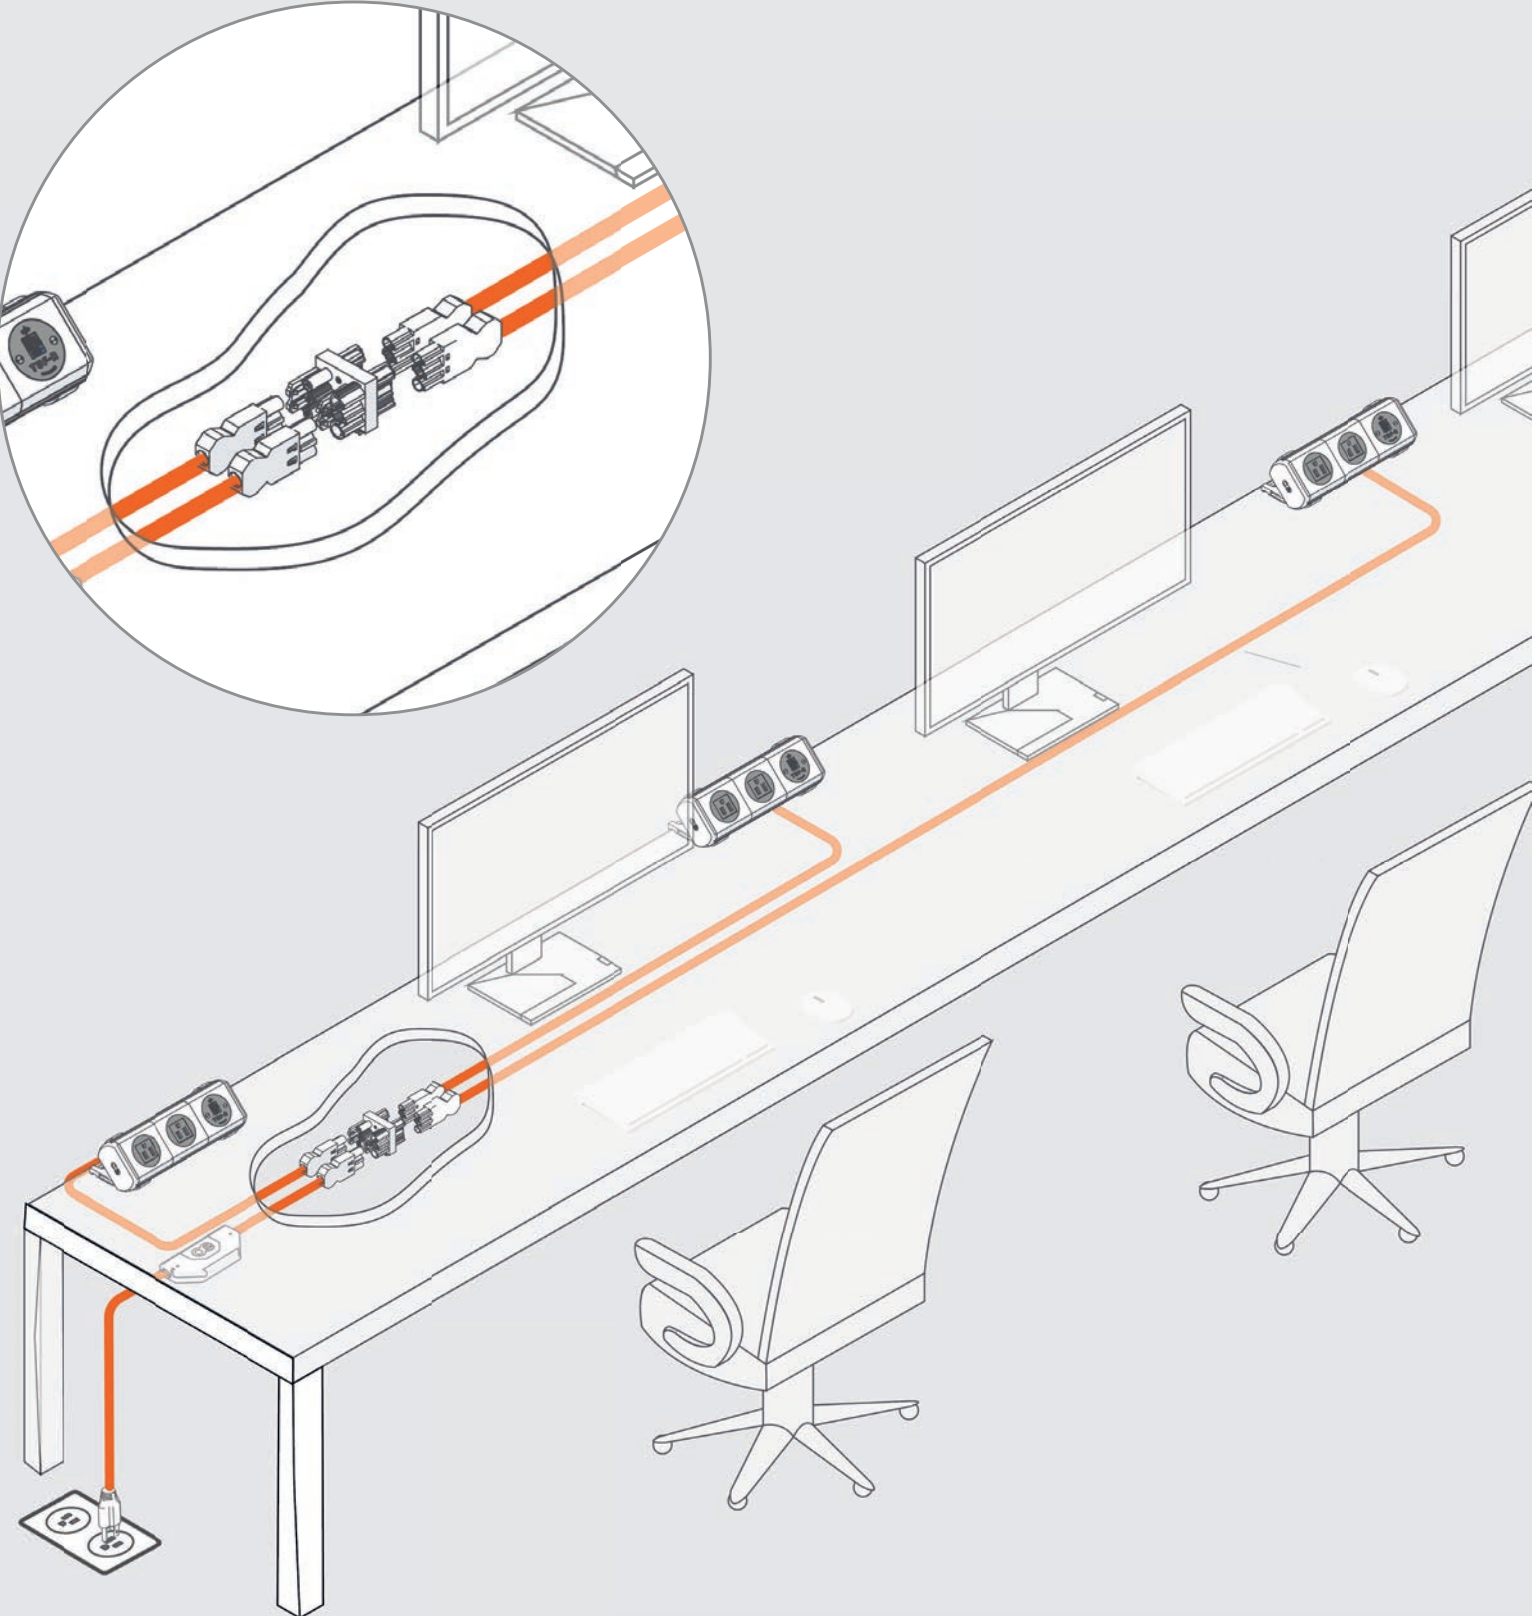

Contents

The Pluggable Solution	pg. 6
2 Way Adapter	pg. 8
3 Way Adapter	pg. 10
5 Way Adapter	pg. 12
Pluggable Components	pg. 14

Power a whole team from one starter cord

OE's pluggable solutions allow you to power up to eight Nema sockets in addition to a plethora of TUF-R USB A+C fast chargers, all from a single starter cord! OE's plug-and-play soft-corded solution allows for ultimate flexibility.

The Pluggable Solution

OE's PHASE unit installed on soft-seating.

OE's soft-corded systems are plug-and-play simple using our GST connectors and OCP (over-current protection) starter cords.

2 Way Adapter

2 way adapters route cords efficiently making it easy to connect up to eight Nema sockets, whether in-line or branched. Providing convenient power in meeting areas for laptops, tablets, and phones.

3 Way Adapter

For larger spaces, such as grouped workstations or small breakout spaces, OE's pluggable solutions negate the need for multiple starter cords. Simply connect your choice of power units with our 3 way adapter and power a whole team!