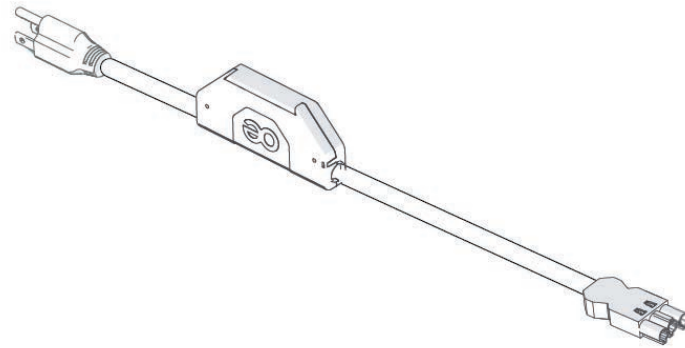

For larger spaces, such as grouped workstations or small breakout spaces, OE's pluggable solutions negate the need for multiple starter cords. Simply connect your choice of power units with our 3 way adapter and power a whole team!

5 Way Adapter

For large user groups the 5 way adapter is the perfect solution. All for one and one plug for all!

Pluggable Components

GST Connector

The male & female GST connectors are the heart of OE's pluggable solutions making Plug-and-Play possible.

Starter Cord

The over-current protected starter cords connect OE's complete pluggable solution to the building's power via an outlet.

Interconnecting Cord

Interconnecting cords connect power units to adapters and starter cords.

2 Way Adapter

OE's 2-way adapter allows you to branch our pluggable solution in 2 directions (1 in 2 out.)

3 Way Adapter

OE's 3 way adapter allows you to branch our pluggable solution in 3 directions (1 in 3 out.)