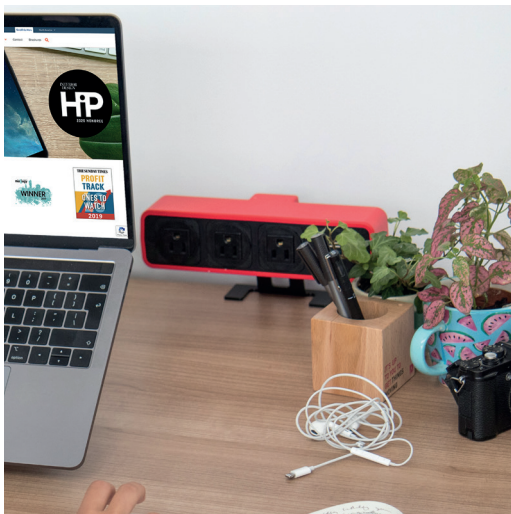

pulse

- Floats" above the surface
- Mount above or below the work surface
- Choice of AC power, USB charging and Data/AV
- 2 standard and Eight specialty colors

pulse

PULSE “floats” above the work surface giving it less visual weight and making it a great choice in today’s “less is more” office environment. A stylish clamp-on power unit, Pulse’s flexible modular construction makes selecting your ideal power, USB, and data options a breeze.

Choose between on-desk, under-desk, screen, or partition mounting options. Better still, Pulse can be relocated around the workspace simply by changing mounts. Available in white or black as standard, eight custom options can be ordered, or select your very own RAL color to match your furniture.

TUF-R^{A+C}
25W

Reversible Type A USB
Blue LED - 5V Standard Fast Charge
Green LED - Power Delivery 9V Charge
Patented Replaceable Cartridge
Available across the full OE product portfolio