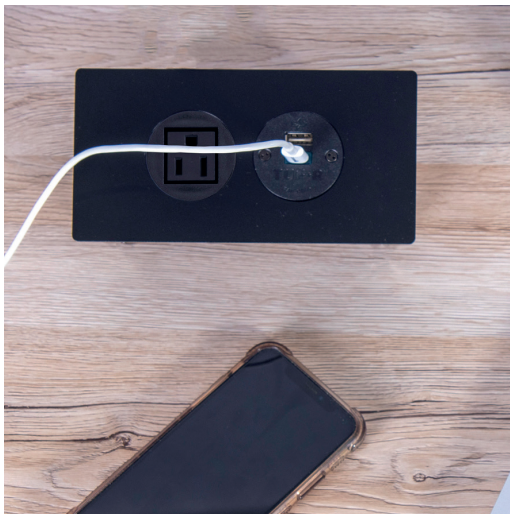

podium

- Floating low profile design
- Less than 2" of mounting depth
- 2 or 4 gang configurations
- Durable all-metal construction

podium

Low in profile, big on impact, PODIUM puts a modern spin on personal power. The sleek look makes PODIUM a great choice for workstations, touch-down areas and private spaces where AC power, USB charging, and data/AV connectivity is required.

Form follows function with PODIUM's "floating" faceplate design. Not only does it look cool, but it also protects from liquid ingress. PODIUM is built to last and looks good doing it. Available in two or four gang models.

TUF-R^{A+C}
25W

Reversible Type A USB
Blue LED - 5V Standard Fast Charge
Green LED - Power Delivery 9V Charge
Patented Replaceable Cartridge
Available across the full OE product portfolio