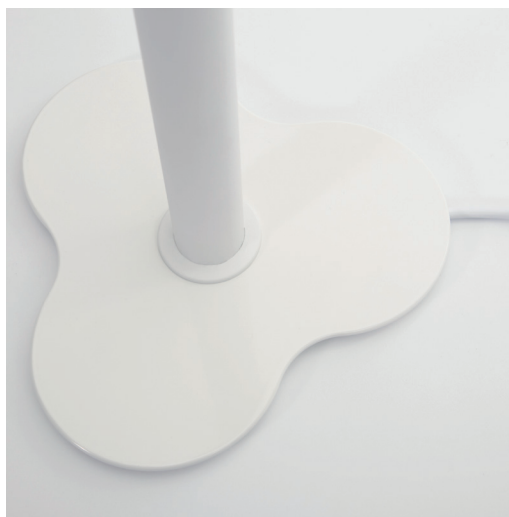

pelican

- Choice of 24" (600mm) or 36" (900mm) heights
- Choose a combination of AC power and USB charging
- Robust construction
- Easy to identify and reposition

pelican

The perfect solution to powering underpowered spaces, PELICAN perches right where you need it. Its unique style is easy to identify. Distinctive, stable, and loaded with advanced technology, PELICAN provides the best possible charging experience for wherever you choose to place it.

Available in an expansive array of dynamic colors and finishes and two standard heights, PELICAN pairs perfectly with soft seating and desking, making it the obvious choice for common areas, libraries, cafés, and hotel foyers.

TUF-R^{A+C}
25W

Reversible Type A USB
Blue LED - 5V Standard Fast Charge
Green LED - Power Delivery 9V Charge
Patented Replaceable Cartridge
Available across the full OE product portfolio