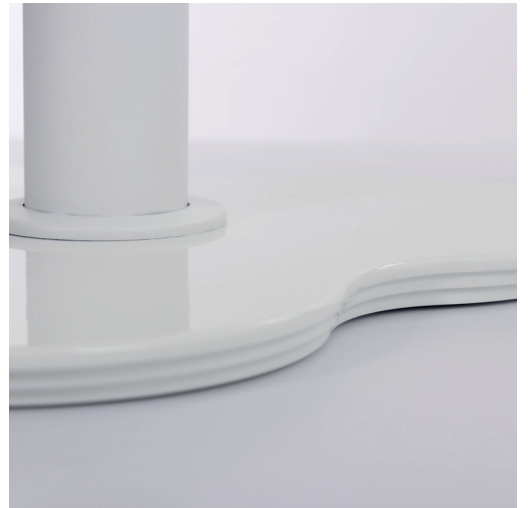

pelican

- Choice of 24" (600mm) or 36" (900mm) heights
- Choose a combination of AC power and USB charging
- Robust construction
- Easy to identify and reposition

pelican

The perfect solution to powering underpowered spaces, PELICAN perches right where you need it. Its unique style is easy to identify. Distinctive, stable, and loaded with advanced technology, PELICAN provides the best possible charging experience for wherever you choose to place it.

Available in an expansive array of dynamic colors and finishes and two standard heights, PELICAN pairs perfectly with soft seating and desking, making it the obvious choice for common areas, libraries, cafés, and hotel foyers.

TUF-R^{A+C}
25W

Reversible Type A USB
Blue LED - 5V Standard Fast Charge
Green LED - Power Delivery 9V Charge
Patented Replaceable Cartridge
Available across the full OE product portfolio