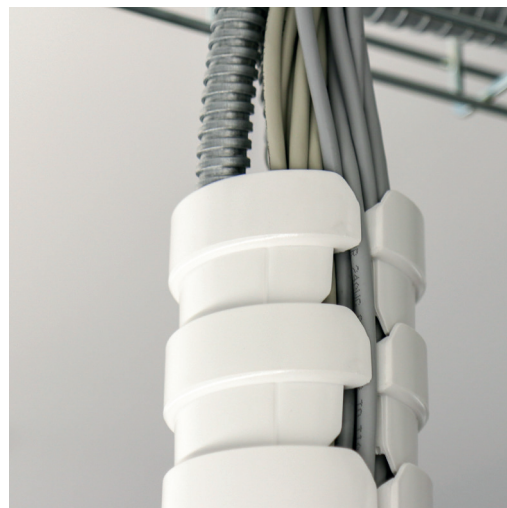

pathfinder

- Flexible umbilical
- Available in white, clear, silver or black
- Extendable sections
- Wide range of fitting options

pathfinder

The PATHFINDER system from OE Electrics has been designed from 25 years experience in supplying cable management products, to offer a complete floor to desk, floor to ceiling, or ceiling to desk, vertical cable management solution. Combine Pathfinder with QikTray for optimum cable management.

- A unique grommet for feeding under floor cables directly into the umbilical
- Extendable sections to allow for fixed desk, height adjustable desk or ceiling termination
- A wide range of floor, desk and ceiling fixing options
- Internal segregation for power and data cables to comply with BS regulations

TUF-R^{A+C}
25W

Reversible Type A USB
Blue LED - 5V Standard Fast Charge
Green LED - Power Delivery 9V Charge
Patented Replaceable Cartridge
Available across the full OE product portfolio