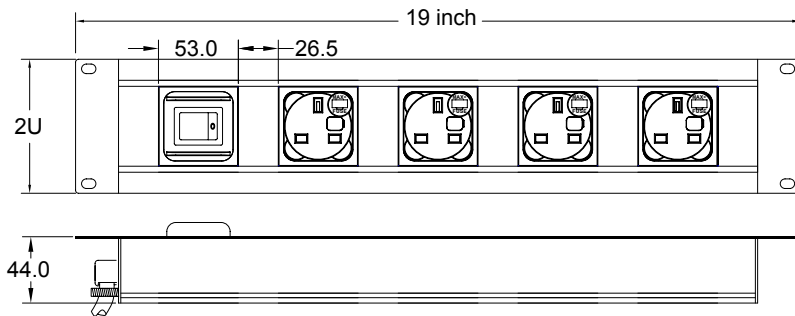

technical

Common Modular Components*

*See website for more

Standard Inlets/Outlets*

Unit Dimensions

RACKBOX can be made up to 3m in length

Features

Configuration:

Power only / Data only / Combined (Power & Data/AV)
Internal segregation between Power and Data/AV in combined RACKBOX

Insulation:

Earthed aluminium casing with fire retardant ABS fascias.

Earth Bonding: