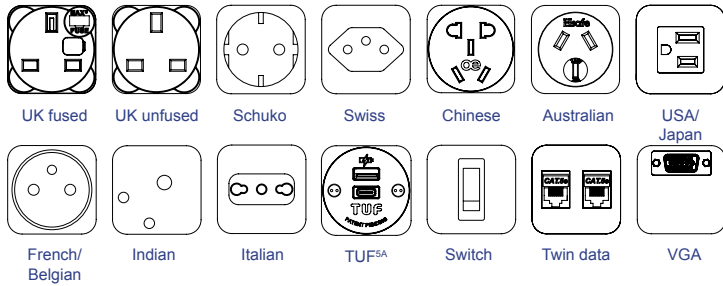

All OE Electrics' products are manufactured to enable compliance with BS6396 or BS7671 where relevant.

Please call or email for further information

USPs

- Can be protected by a range of safety devices
- mount horizontally or vertically
- Standard colours are Black, Grey or Silver
- Available with TUF charger
- BS6396 compliant (where applicable)
- Available with power sockets from different nationalities

technical

Common Modular Components*

*See website for more

Standard Inlets/Outlets*

Unit Dimensions

RACKBOX can be made up to 3m in length

Features

Configuration:

Power only / Data only / Combined (Power & Data/AV)
Internal segregation between Power and Data/AV in combined RACKBOX

Insulation:

Earthed aluminium casing with fire retardant ABS fascias.

Earth Bonding: