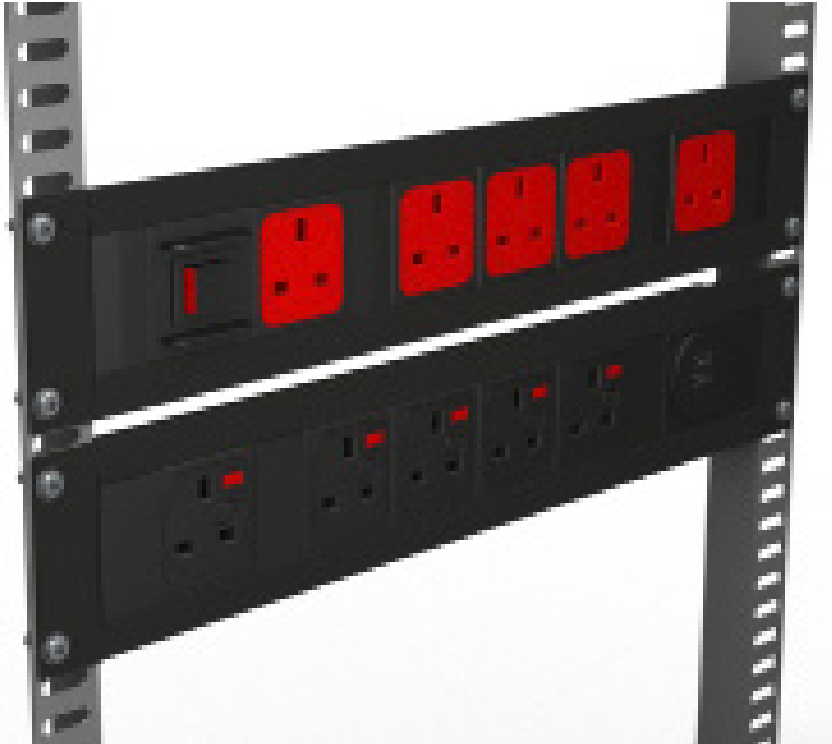

rackbox

Based on the POWERBOX range, RACKBOX may be supplied to suit most configurations of power, data and telecom connectors.

Equipment may be protected with a range of safety devices including MCBs, RCDs, surge protection and Master-Slave switching when required. 'Clean' and 'Dirty' power sockets can be indicated by colour coding for added protection.

The illustration shows a horizontally mounted unit, RACKBOX may also be configured in a vertical format.

Finished in black, grey or silver and black, with other colours available to complement rack finishes subject to order quantity

All OE Electrics' products are manufactured to enable compliance with BS6396 or BS7671 where relevant.

Please call or email for further information

USPs

- Can be protected by a range of safety devices
- mount horizontally or vertically
- Standard colours are Black, Grey or Silver
- Available with TUF charger
- BS6396 compliant (where applicable)
- Available with power sockets from different nationalities

technical

Common Modular Components*

*See website for more

Standard Inlets/Outlets*

Unit Dimensions

RACKBOX can be made up to 3m in length

Features

Configuration: