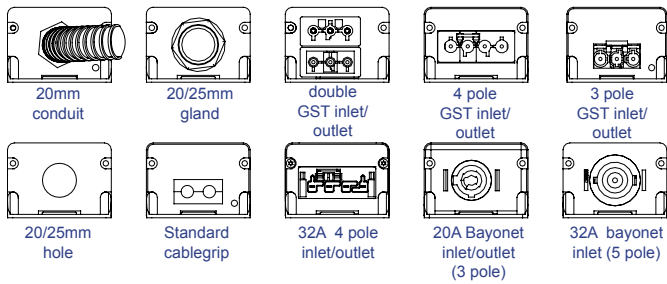

All OE Electrics' products are manufactured to enable compliance with BS6396 or BS7671 where relevant.

Please call or email for further information

USPs

- Can be protected by a range of safety devices
- mount horizontally or vertically
- Standard colours are Black, Grey or Silver
- Available with TUF charger
- BS6396 compliant (where applicable)
- Available with power sockets from different nationalities

technical

Common Modular Components*

*See website for more

Standard Inlets/Outlets*

Unit Dimensions

RACKBOX can be made up to 3m in length

Features

Configuration: