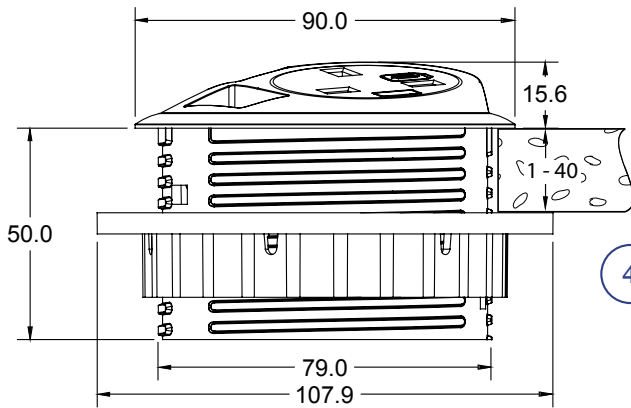

Swiss

cat5e/cat6

HDMI

Stereo

USB

All dimensions in millimetres

### Fitting:

To fit PIXEL into your desk couldn't be simpler. If your desk already has an industry standard 80mm hole\* simply take the fixing nut off your newly purchased PIXEL, feed the cables through the hole and gently slide your PIXEL into place. Make sure your PIXEL is facing the desired orientation and screw the fixing nut back on until it is firmly in place. PIXEL will fit any surface from 1mm to 40mm. Please see website for further details and video.