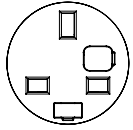

technical

Common Modular Components⁺

UK fused/unfused