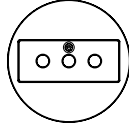

technical

Common Modular Components⁺

Italian

All dimensions in millimetres

Fitting:

To fit PIXEL into your desk couldn't be simpler. If your desk already has an industry standard 80mm hole* simply take the fixing nut off your newly purchased PIXEL, feed the cables through the hole and gently slide your PIXEL into place. Make sure your PIXEL is facing the desired orientation and screw the fixing nut back on until it is firmly in place. PIXEL will fit any surface from 1mm to 40mm. Please see website for further details and video.

Features

Power and Data configuration (if applicable)

Power only / Data only / Combined (Power & Data/AV)
Segregation between Power and Data/AV in combined PIXEL units.

USB Charging:

See PixelTUF for USB charging.

Fusing: (to enable compliance to BS6396)

5 x 20mm anti-surge ceramic fuses, with colour-coded fuseclips to denote the rating (3.15A/5A), with spare fuse in base.

Insulation:

Re-inforced insulation.

Testing:

100% testing - continuity, polarity, insulation & earth.

Colours:

Standard colours black with silver ring or white with silver ring.

Certifications:

UL962A/CSA22.2

1. Power socket
2. Data blank (for unused data socket)
3. Data socket (for use with RJ45, USB, HDMI, Audio)
4. Fixing nut
5. Fixing grommet

* Suitable hole cutters are available from OE Electrics. Please contact sales
+ Other sockets available soon