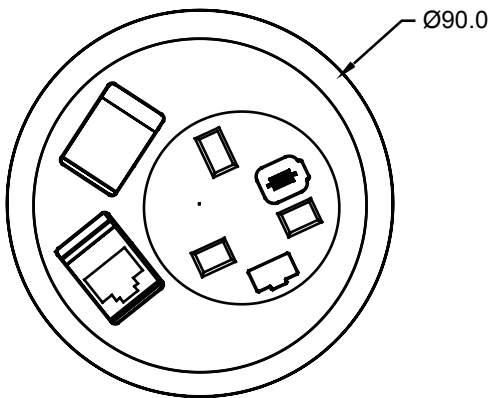

Swiss

cat5e/cat6

HDMI

Stereo

USB

All dimensions in millimetres

### Fitting:

To fit PIXEL into your desk couldn't be simpler. If your desk already has an industry standard 80mm hole\* simply take the fixing nut off your newly purchased PIXEL, feed the cables through the hole and gently slide your PIXEL into place. Make sure your PIXEL is facing the desired orientation and screw the fixing nut back on until it is firmly in place. PIXEL will fit any surface from 1mm to 40mm. Please see website for further details and video.